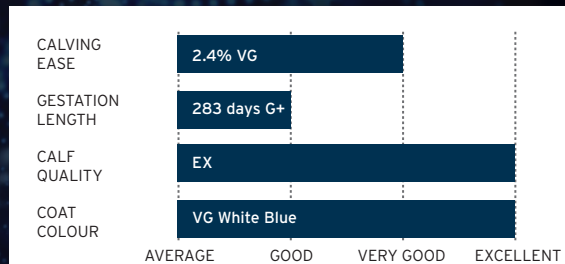

- Our HIGHEST FERTILITY BB sire
- A bull with a pedigree designed for cross breeding
- Calves are born an average size but grow very fast

www.semex.com