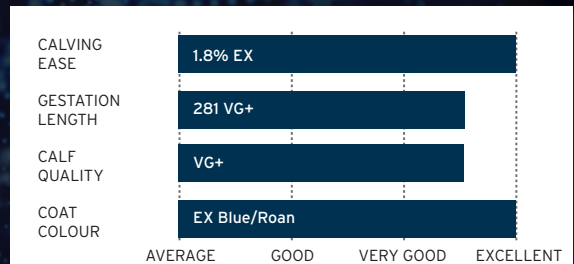

SPRINGFIELD ESTELLE B 20091653

- Full brother to the successful Semex Sire: Springfield Kingmaker
- Easy calving bloodlines that will produce quality calves
- Sired by Lawns Dominic one of the UK's most successful BB sires