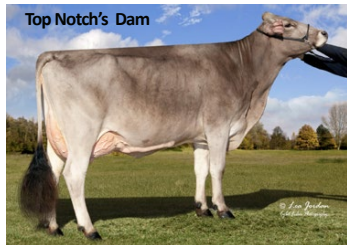

AYRSHIRE

Des Rasades Caufield-P is our one new addition this proof round for our Ayrshire enthusiasts. **Caufield-P** is a heterozygous polled Armageddon son from a VG-86 ELITE Aslan from a Caterpillar-P, followed by five generations of VG or EX dams. **Caufield-P**, the #4 ranked sire in Canada, begins his career with +3147 GPA LPI, +816 Milk, +69 Fat (+.44%), +41 Protein (+.15%), and +5 for Conformation. Similar to his father, **Caufield-P** will be a nice addition to add value with his superior SNF/Fat Ratio and as a solid Feet & Legs improver.

BROWN SWISS

Two new additions this proof round for our Brown Swiss breeders starting with **Hilltop Acres Top Notch**. **Top Notch** is an exciting son of the very balanced sire **HF Design**. His dam is a VG-88 Kingsley from an EX Doboy granddaughter of the renowned Cozy Brook Pronto Twylight EX-93-4E, 2012 Wisconsin Cow of the Year. **Top Notch** debuts with +2446 GPA LPI, +843 Milk, +60 Fat (+.25%), +48 Protein (+.17%) and an exciting +13 for Conformation. Of note, **Top Notch** is our new leading sire for Mammary System with +11. He is also double-digit for Feet & Legs (+10) and Dairy Strength (+10).

Our second new addition is the heterozygous polled sire **Pine-Tree Jasper-P**. **Jasper-P** is a Jonmar son from a Kade-P daughter out of an EX Driver followed by a VG Andy. **Jasper-P** debuts with +2145 GPA LPI, +1083 Milk, +56 Fat (+.09%), +53 Protein (+.10%), and a solid +6 for Conformation. In addition to his pleasing production profile, breeders can use **Jasper-P** to add width and capacity (+12 Chest Width, +10 Body Depth). As well, at least half of his calves will be polled.