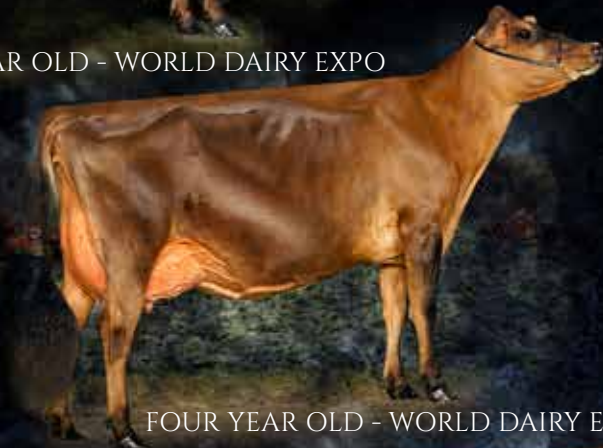

FOUR YEAR OLD - WORLD DAIRY EXPO