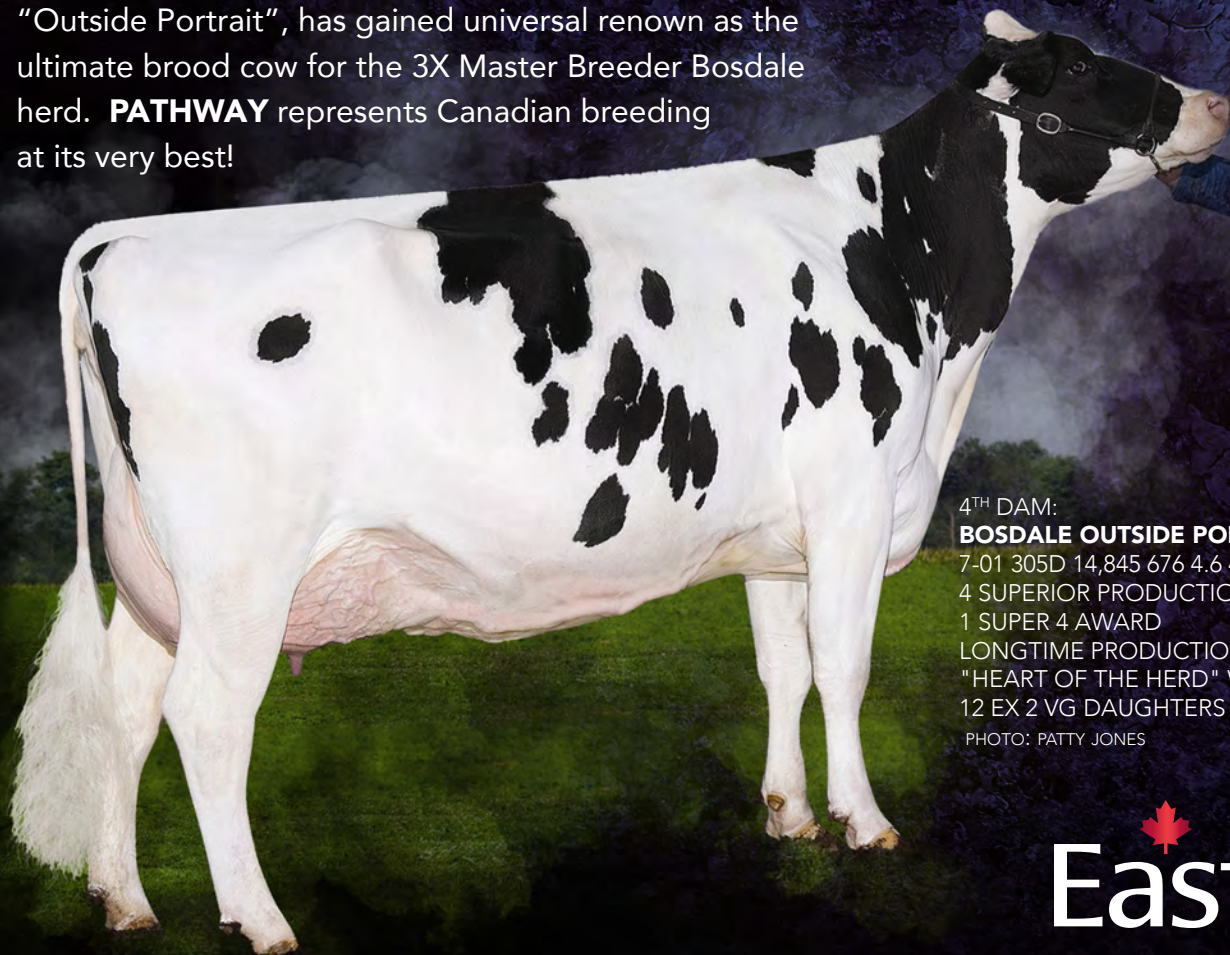

BREEDER'S EDGE

PHOTO: HOLLY MCFARLANE

An impressive Alligator from one of Canada's most complete cow families, the Portraits! The family matriarch, "Outside Portrait", has gained universal renown as the ultimate brood cow for the 3X Master Breeder Bosdale herd. **PATHWAY** represents Canadian breeding at its very best!

LONGTIME PRODUCTION 80,000 KG AWARD

"HEART OF THE HERD" WINNER 2015

12 EX 2 VG DAUGHTERS

PHOTO: PATTY JONES

www.eastgen.ca

Excellent Daughters
OF OUTSIDE PORTRAIT

BOSDALE FEVER PORTRAIT D

EX-94-2E (EX-95 MS)
5-08 2X 305D 14,554M 609F 4.2 455P 3.1
2ND 5-YR-OLD PERTH-WATERLOO, 2018
PHOTOS: PATTY JONES