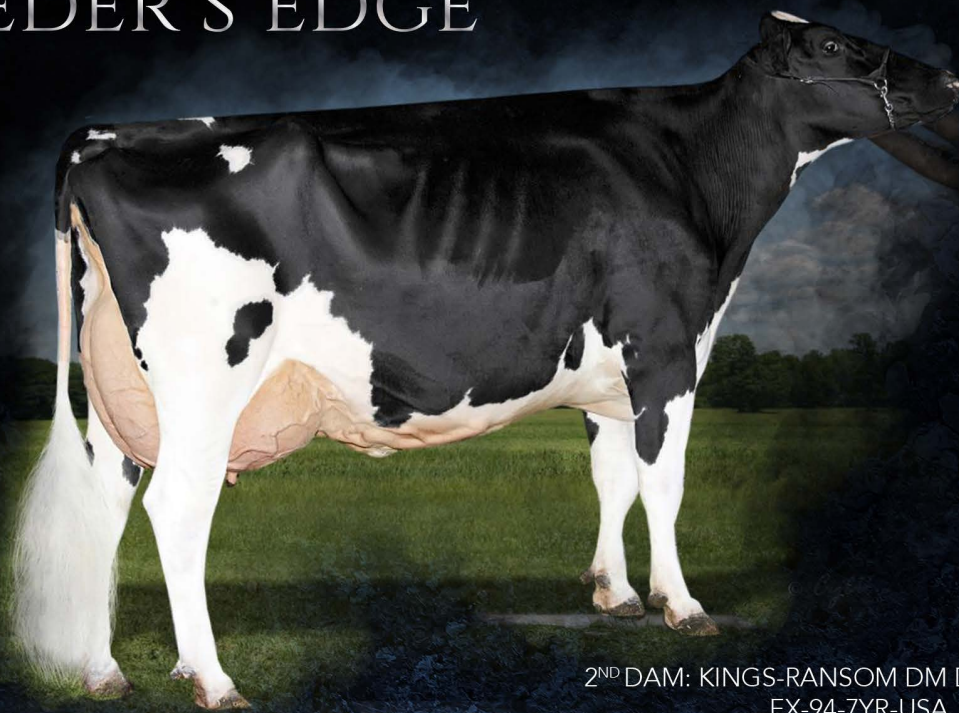

BREEDER'S EDGE

KINGS-RANSOM

DIMENSION-ET

DISCJOCKEY x EX-92 DELTA x EX-94 DOORMAN x EX-94 5* DORCY

GPA LPI +3364
CONFORMATION +15
MAMMARY SYSTEM +15
DAIRY STRENGTH +10
FEET & LEGS +8
FORE ATTACHMENT +13
REAR ATT. HEIGHT +11
MILK 778 kg

GPA 20*AUG

With **DIMENSION**, breeders can reap the rewards of artful breeding without paying a "Kings Ransom." Sired by the popular **DISCJOCKEY**, **DIMENSION** is from a 13th generation VG or EX spanning over 55 years from the unparalleled **DEXTRA** family. **DEXTRA**, NY Cow of the Century and '18 Nominee for Holstein International's Global Cow of the Year, has a legacy that continues to bloom through her 8 EX and 22 VG daughters in the Kings-Ransom herd. Now is your turn to expand the breadth of your herd's legacy by adding some **DIMENSION!**

DAM: KINGS-RANSOM DELTA DESTINY EX-92-4YR-USA
PHOTO: CYBIL FISHER

www.eastgen.ca

§ BREEDER'S EDGE

2ND DAM: KINGS-RANSOM DM DEBONAIR-ET
EX-94-7YR-USA
2-00 365D 15,118M 630F 4.2 536P 3.5
PHOTO: CYBIL FISHER