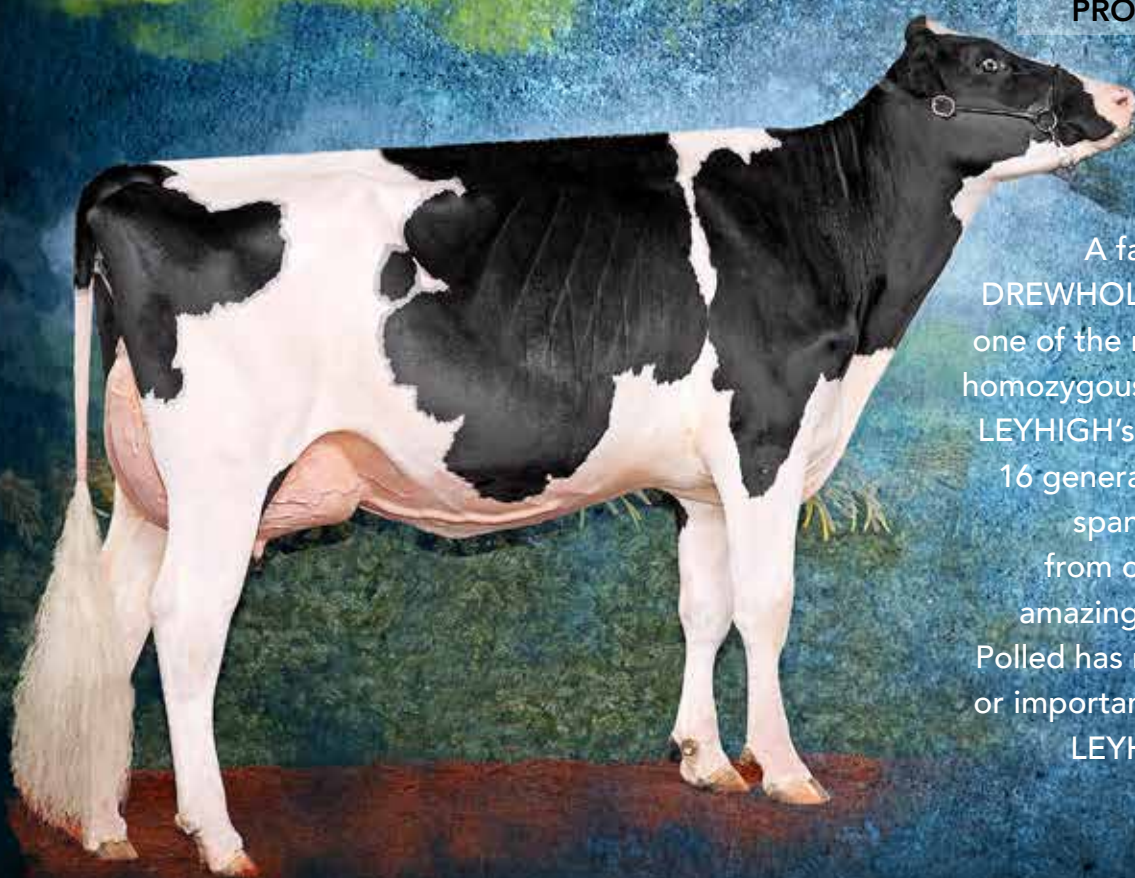

BREEDER'S EDGE

0200HO12714

DREWHOLME

LEYHIGH PP

ROBOTREADY

POLLED

GPA LPI +3436

CONFORMATION +12

MAMMARY SYSTEM +10

FEET & LEGS +7

DAIRY STRENGTH +8

RUMP +7

REAR ATT. WIDTH +11

MILK +495

FAT +72 (+0.48%)

PROTEIN +43 (+0.22%)

GPA 23*APR

A fancy A2P2-PP son, DREWHOLME LEYHIGH represents one of the most complete pedigreed homozygous polled bulls offered ever! LEYHIGH's maternal line stems from 16 generations of VG or EX dams spanning over 80 years from one of Canada's most amazing families – the Lustres! Polled has never been more relevant or important making the ideally bred LEYHIGH as exciting as they come!