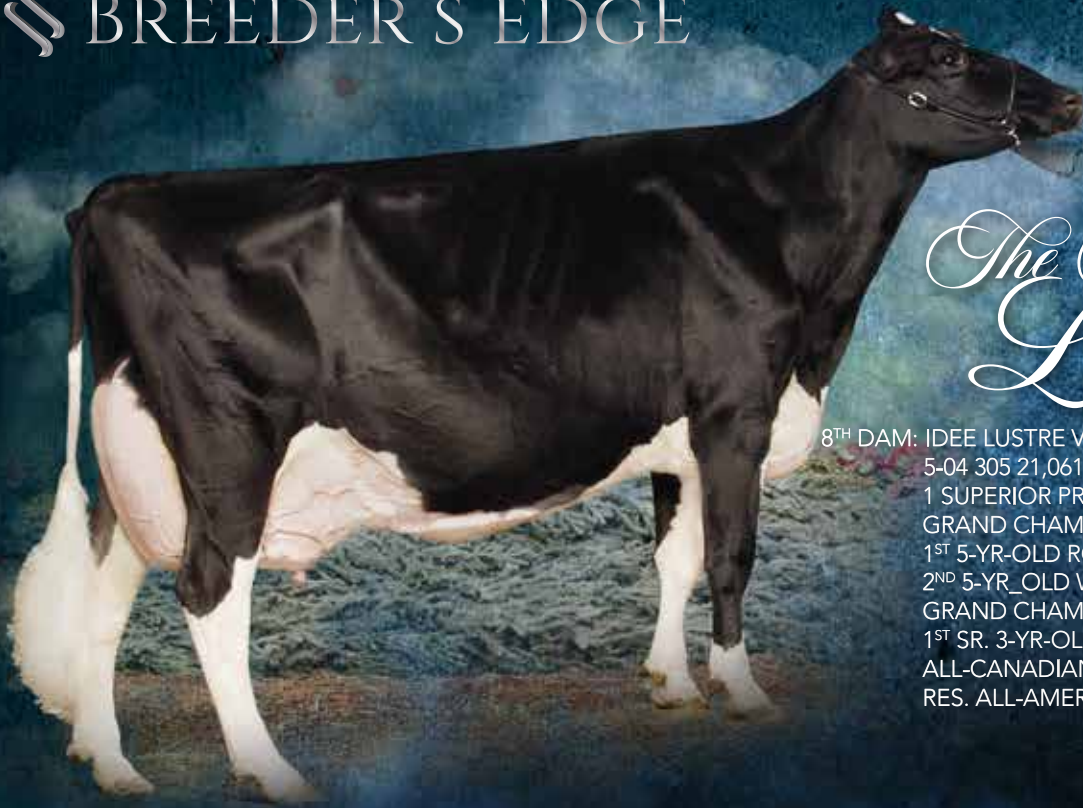

BREEDER'S EDGE

0200HO12714

DREWHOLME

LEYHIGH PP

ROBOTREADY

POLLED

GPA LPI +3436

CONFORMATION +12

GPA 23*APR

A fancy A2P2-PP son, DREWHOLME LEYHIGH represents one of the most complete pedigreed homozygous polled bulls offered ever! LEYHIGH's maternal line stems from 16 generations of VG or EX dams spanning over 80 years from one of Canada's most amazing families – the Lustres! Polled has never been more relevant or important making the ideally bred LEYHIGH as exciting as they come!

DAM: DREWHOLME LAMBDA LEYSURE P VG-88-3YR-CAN

1-11 305 9,202M 467F 5.1 332P 3.6 KG

2ND SUMMER 2-YR NATIONAL HOLSTEIN SHOW, 2021

RES. ALL-ONTARIO JR.2-YR 2021

PHOTOS: HOLLY MCFARLANE, VICKI FLETCHER

 EastGen
www.eastgen.ca

§ BREEDER'S EDGE

The Amazing Lustre

8TH DAM: IDEE LUSTRE VG-89-3YR-CAN EX-95-3E-USA 10*
 5-04 305 21,061M 1,090F 5.2 665P 3.2 KG
 1 SUPERIOR PRODUCTION LACTATION
 GRAND CHAMPION & SUPREME CHAMP. RAWF, 2002
 1ST 5-YR-OLD ROYAL WINTER FAIR, 2002
 2ND 5-YR-OLD WORLD DAIRY EXPO, 2002
 GRAND CHAMPION BC SPRING SHOW, 2001
 1ST SR. 3-YR-OLD ROYAL, 2000
 ALL-CANADIAN 5-YR-OLD, SR.3-YR-OLD
 RES. ALL-AMERICAN 5-YR-OLD, SR.3-YR-OLD