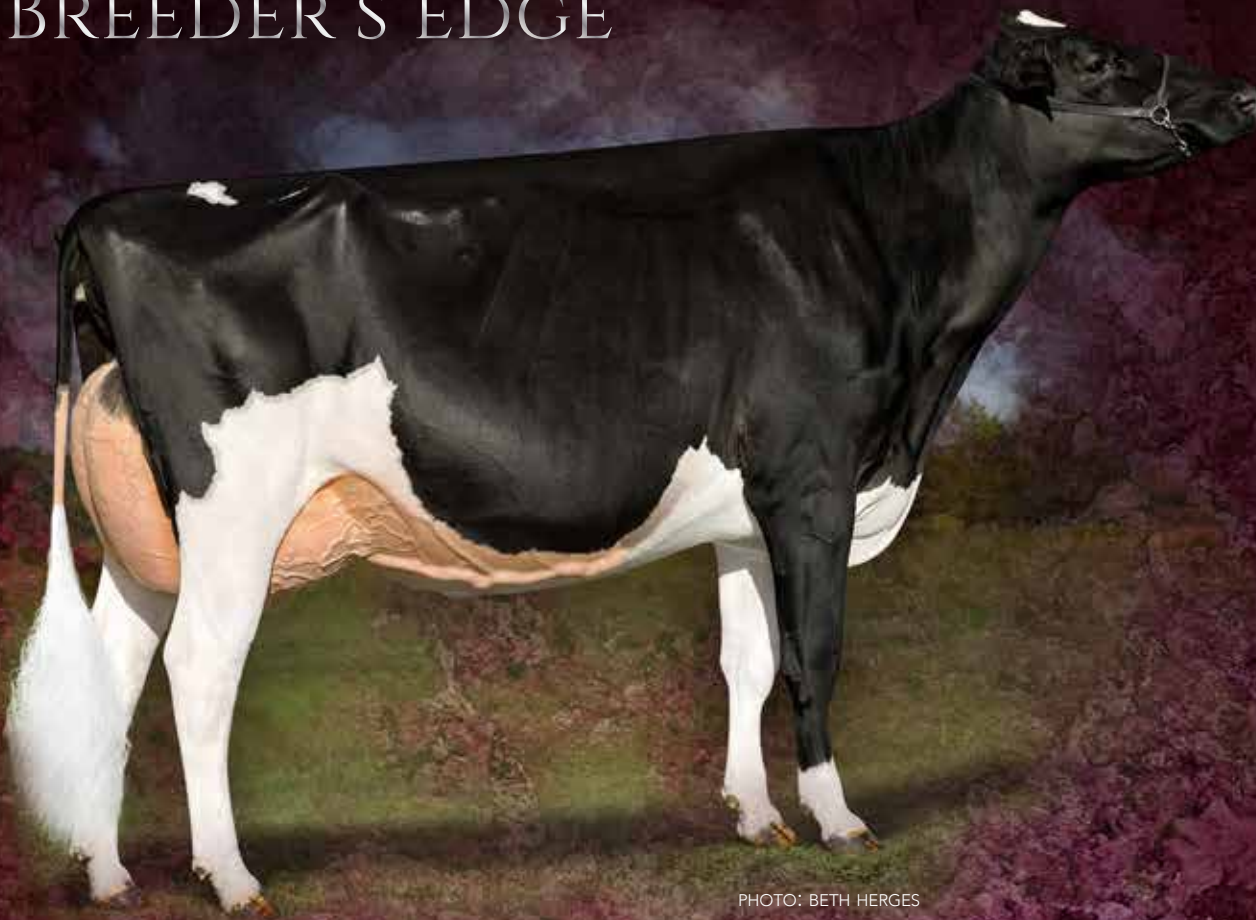

DAIRY STRENGTH **+9**

RUMP **+5**

MILK **+1459**

FORE ATTACHMENT **+11**

REAR ATT. HEIGHT **+10**

GPA 22*DEC

PHOTO: HOLLY MCFARLANE

The #1 GLPI & GTPI Lambda son in the world from **S-S-I DOC HAVE NOT**, today's ultimate modern cow from one of the most influential cow families ever – *the Dellias!* With 10 generations of VG or EX dams, **HAVE NOT**, like so many in her impactful family, has garnered international appeal. Her son, **HAVENOFEAR** is primed and destined to sire offspring that will look, fill, and play the part for every type of dairy operation. You will **HAVE NO REGRETS** with **HAVENOFEAR!**

DAM: **S-S-I DOC HAVE NOT 8783** EX-92-3E-4YR-USA
2ND SR. 3-YEAR OLD MARYLAND STATE FAIR 2021
2019 NOMINATED ALL-AMERICAN MILKING YEARLING
2019 1ST MILKING YEARLING, MID-EAST NATIONAL SHOW

PHOTO: CYBIL FISHER

www.eastgen.ca

§ BREEDER'S EDGE

PHOTO: BETH HERGES

FULL SISTER TO DAM: **S-S-I DOC HAVE NOT 8784** EX-95-5YR-USA (EX-96 MS)
SOLD WITH A PACKAGE OF PREGNANCIES FOR AN HISTORIC
\$1,925,000 (U.S.)
03-06 297D 15,327M 554F 3.6 474P 3.1 KG