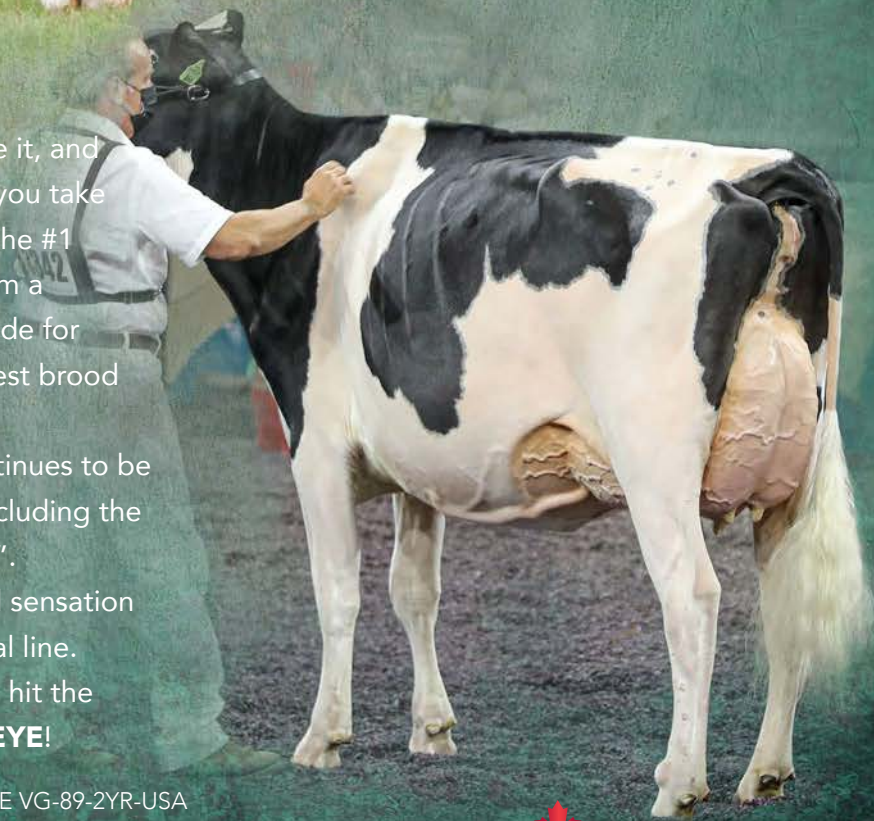

MB-LUCKYLADY  
**BULLSEYE**

LAMBDA x UNIX x DOORMAN

GPA LPI +3386
CONFORMATION +16
MAMMARY SYSTEM +11
FEET & LEGS +11
DAIRY STRENGTH +15
RUMP +9
MILK +686
FAT % +60 (+0.29%)
PROTEIN % +33 (+0.07%)
LOIN +12

GPA 22\*AUG

PHOTO: HOLLY MCFARLANE

The best way to predict your future is to create it, and this is a great deal easier to accomplish when you take advantage of sires like **BULLSEYE**. Currently the #1 ranked Lambda son for type, **BULLSEYE** is from a performance-packed pedigree touted worldwide for uniquely producing many of the best-of-the-best brood cows of their day.

The 2x All-Time All-American "Blackrose" continues to be at the root of so many of the breed's greats including the most recent family iteration "Caught Your Eye".

**BULLSEYE's** dam has quickly become a global sensation and the heir apparent of this immortal maternal line.

Don't just take a shot at breeding a good one, hit the mark and breed some great ones with **BULLSEYE!**

DAM (PICTURED RIGHT): LADYROSE CAUGHT YOUR EYE VG-89-2YR-USA  
 2-01 2X 305D 22,580LBM 872 3.9 709 3.1  
 1<sup>ST</sup> JR 2-YR-OLD WORLD DAIRY EXPO, 2021  
 ALL-AMERICAN JR. 2-YR-OLD 2021  
 PHOTO: CARL SAUCIER