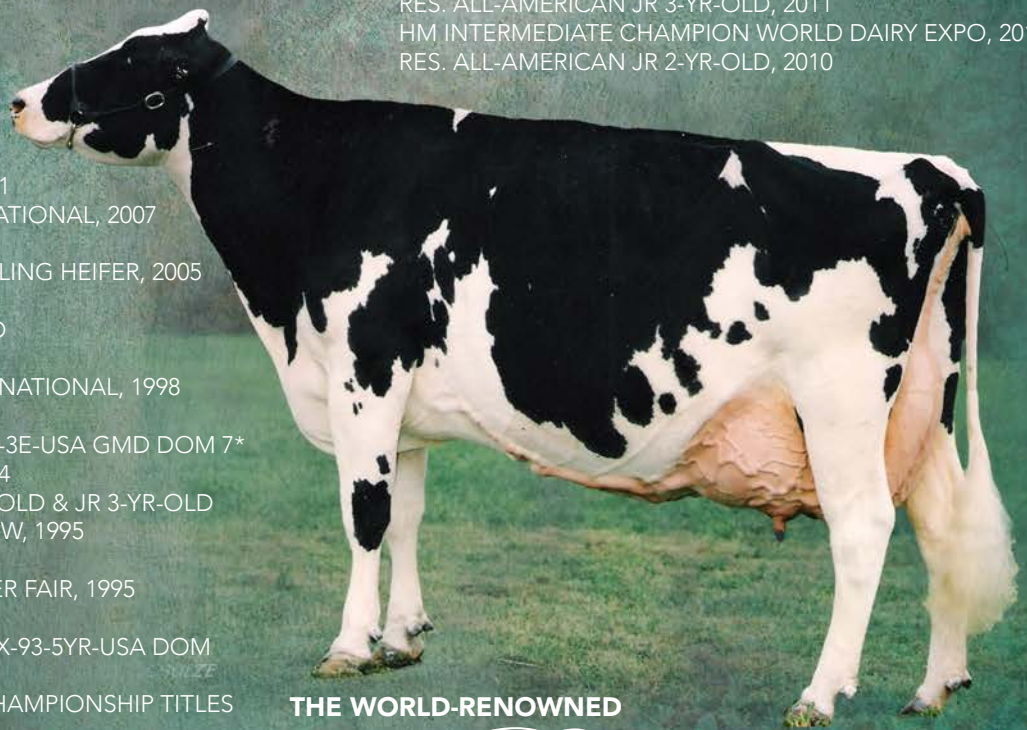

THE WORLD-RENOWNED

Blackrose