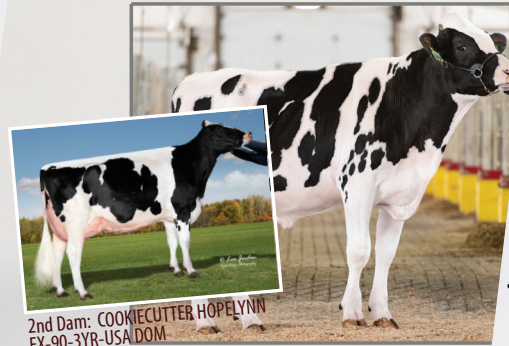

Elite Immunity

2nd Dam: COOKIECUTTER HOPELYNN
EX-90-3YR-USA DOM

COOKIECUTTER HISTANDARDS

You Pay $20 While supplies last!