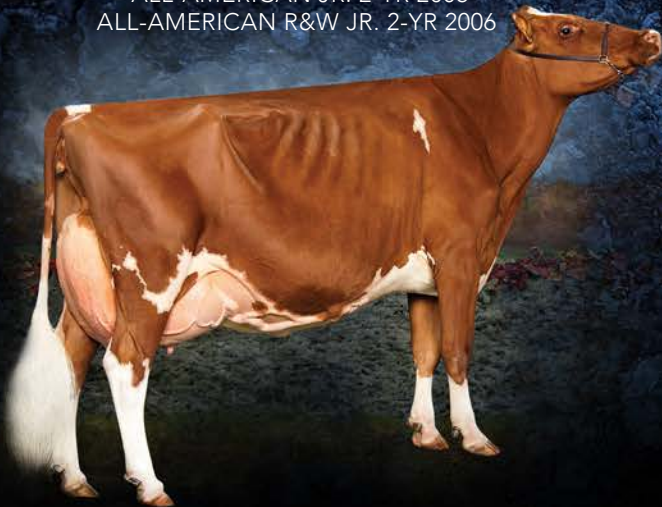

BREEDER'S EDGE

DAM: SIEMERS MOGUL APPLE-STAR EX-91-4YR-USA
3RD PLACE HOLSTEIN INTERNATIONAL RED IMPACT COW 2019

PHOTO: CYBIL FISHER

SIEMERS

STARS *RDC

DISCJOCKEY x EX-91 MOGUL x EX-91 SHOTTLE x APPLE-RED

STARS *RDC brings together two of the most influential and true breeding families in the World – the Zip family and the renowned Apples. Sired by the popular **DISCJOCKEY** and from a maternal line that is highlighted by 9 direct EX dams, the aptly named **STARS** is the next generation from the unparalleled **APPLE-RED** family. With over 280 EX descendants around the world, the iconic **APPLE-RED** family is second to none, representing one of the truly **greatest Holstein families of all time.**

STARS *RDC... a Breeder's Edge sire that exemplifies a **BREEDER'S DREAM!**

GPA LPI **+3246**

CONFORMATION **+15**

MAMMARY SYSTEM **+13**

DAIRY STRENGTH **+9**

FEET & LEGS **+10**

REAR ATT. HEIGHT **+13**

MILK **+1199**

KAMPS-HOLLOW ALTITUDE

EX-95-2E-USA DOM 2*

4TH DAM OF STARS

RED IMPACT COW OF THE YEAR 2009
 WISCONSIN COW OF THE YEAR 2009

MS DELICIOUS APPLE-RED

EX-94-2E-USA

MATERNAL SISTER TO 2ND DAM BY TALENT

RED IMPACT COW OF THE YEAR 2019 - HOLSTEIN INTERNATIONAL
 RESERVE ALL-AMERICAN R&W 125,000 LB COW 2015
 RESERVE ALL-AMERICAN R&W AGED COW 2014
 NOM. ALL-AMERICAN R&W JR. 2-YR 2010