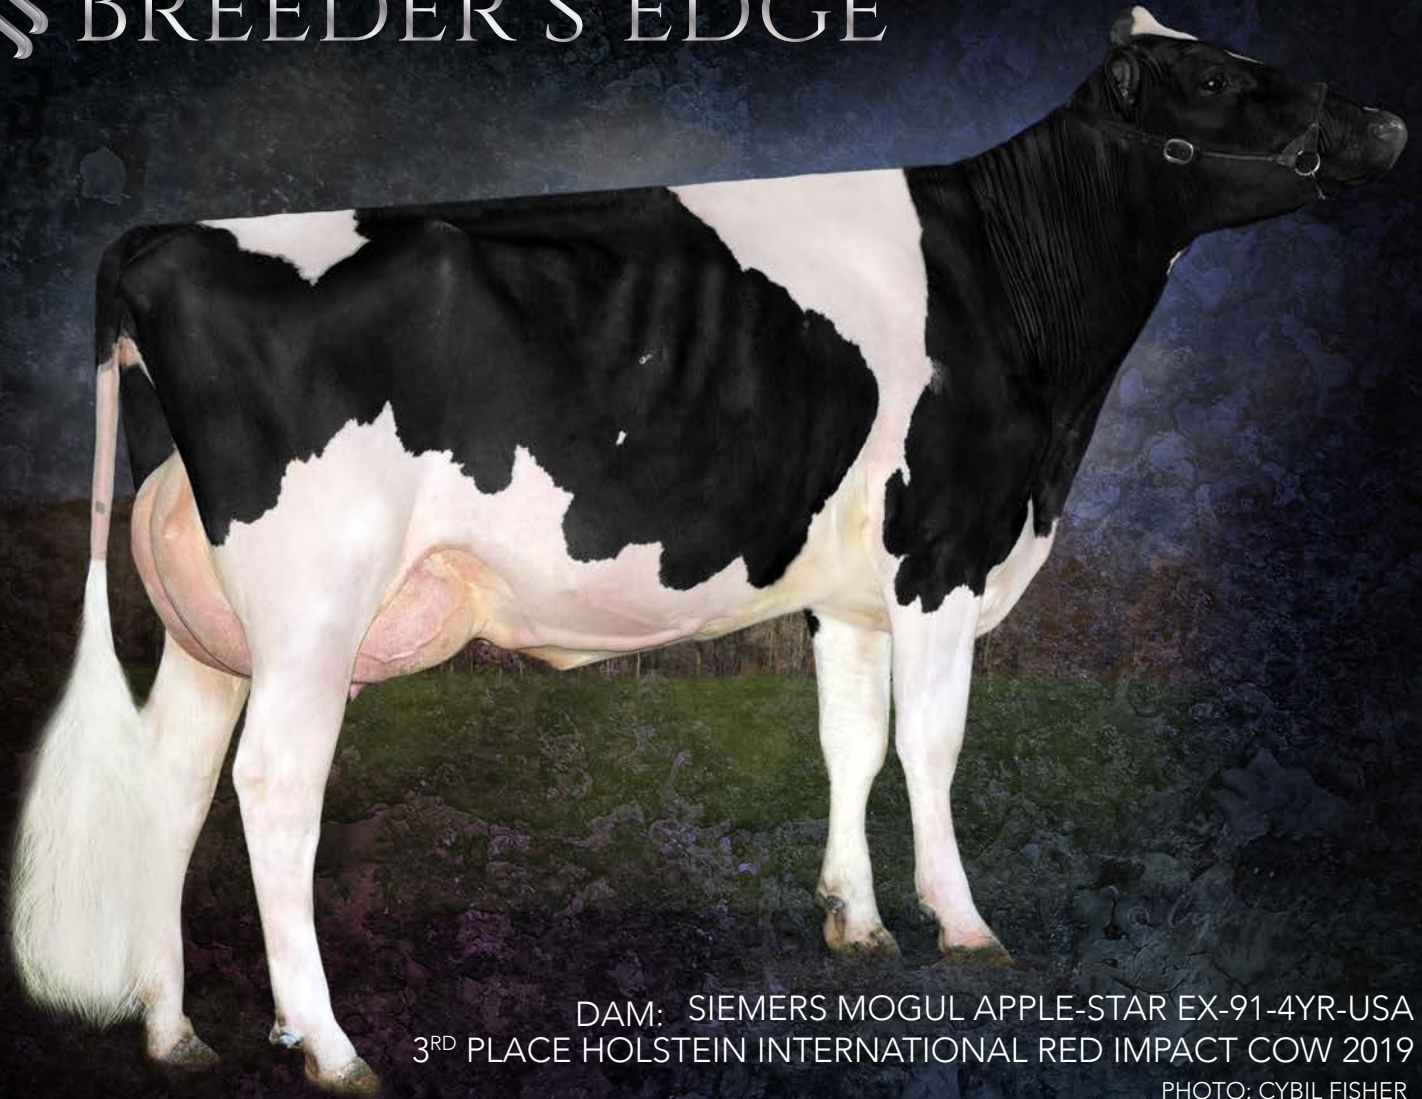

BREEDER'S EDGE

DAM: SIEMERS MOGUL APPLE-STAR EX-91-4YR-USA
3RD PLACE HOLSTEIN INTERNATIONAL RED IMPACT COW 2019

PHOTO: CYBIL FISHER

SIEMERS

STARS *RDC

DISCJOCKEY x EX-91 MOGUL x EX-91 SHOTTLE x APPLE-RED

STARS *RDC brings together two of the most influential and true breeding families in the World – the Zip family and the renowned Apples. Sired by the popular **DISCJOCKEY** and from a maternal line that is highlighted by 9 direct EX dams, the aptly named **STARS** is the next generation from the unparalleled **APPLE-RED** family. With over 280 EX descendants around the world, the iconic **APPLE-RED** family is second to none, representing one of the truly **greatest Holstein families of all time.**

STARS *RDC... a Breeder's Edge sire that exemplifies a **BREEDER'S DREAM!**

GPA LPI **+3246**

CONFORMATION **+15**

MAMMARY SYSTEM **+13**

DAIRY STRENGTH **+9**

FEET & LEGS **+10**

REAR ATT. HEIGHT **+13**

MILK **+1199**

GPA 20*AUG

www.eastgen.ca

KHW REGIMENT APPLE-RED

EX-96-4E-USA DOM 30*

3RD DAM OF STARS

GRAND CHAMPION WORLD DAIRY EXPO R&W 2011
 RES. ALL-AMERICAN R&W MATURE COW 2009
 RES. GRAND CHAMPION ROYAL R&W 2009
 ALL-AMERICAN JR. 2-YR 2006
 ALL-AMERICAN R&W JR. 2-YR 2006

MISS APPLE SNAPPLE-RED-ET

EX-94-5YR-USA

DAUGHTER OF KHW REGIMENT APPLE-RED

3RD MATURE COW ROYAL R&W 2019
 4TH 4-YR ROYAL 2017
 2ND 4-YR ROYAL R&W 2017

DAM: SIEMERS MOGUL APPLE-STAR-ET EX-91-4YR-USA 3-03 305D 17,314M 809F 4.7 579P 3.3
 2ND DAM: MS APPLES AZALEA-ET (SHOTTLE) EX-91-3YR USA 3-01 365D 18,670M 762F 4.1 571P 3.1
 3RD DAM: KHW REGIMENT APPLE-RED-ET EX-96-4E-USA DOM 30* 4-01 365D 16,216M 763F 4.7 596P 3.7
 4TH DAM: KAMPS-HOLLOW ALTITUDE EX-95-2E-USA DOM 2* 7-00 365D 18,003M 839F 4.7 628P 3.5
 X EX-93-3E-USA DOM X EX-94-4E-USA DOM X EX-96-4E-USA DOM X EX-2E-USA X EX-3E-USA