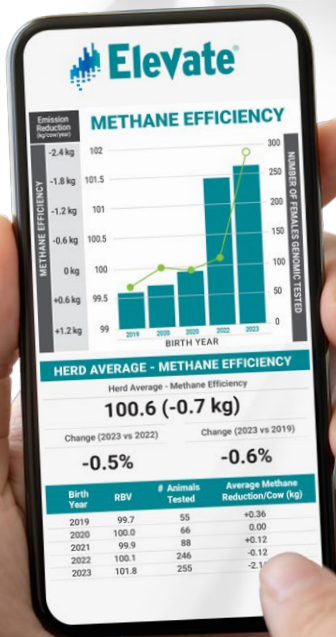

Methane Efficiency Available on Semex Holstein Bulls

- New with April 2023 proofs
- 70-80% Reliable
- Permanent & cumulative
- Independent from other traits
- Methane index available on all Holstein females tested through Elevate
- Depending on selection intensity, herds can reduce emissions 20-30% by 2050

SUSTAINABILITY STARTS WITH SEMEX

www.semex.com

SEMEX
Genetics for Life®