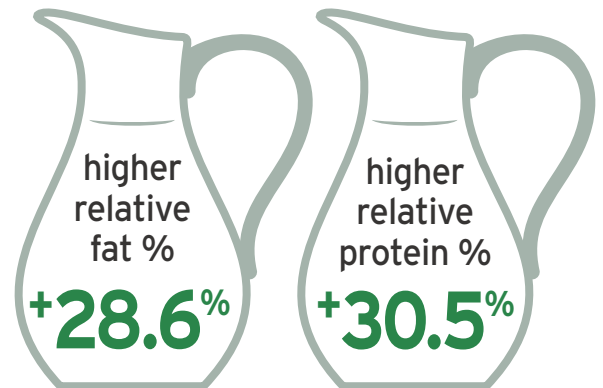

INCREASED GRAZING PROFITABILITY

\$144

higher grazing merit compared to other sires

*CDCB Aug 2016

HIGH VALUE MILK

*CDCB Aug 2016

+1.3%

Daughter Pregnancy Rate

LOW INPUT }

GrazingPro sires create low to moderate stature while maintaining strength and durability

Pasture Perfect

THE SEMEX DIFFERENCE