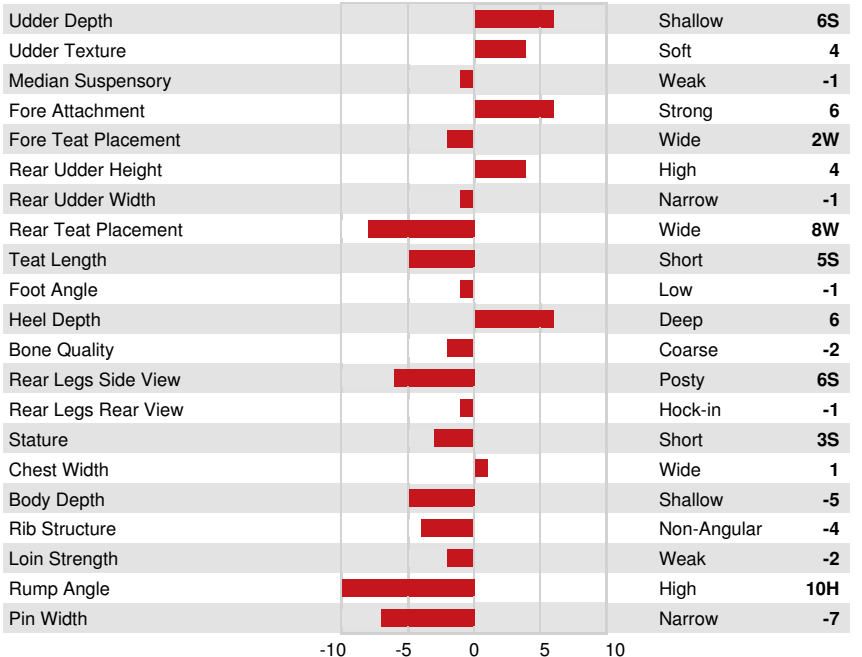

SANDY-VALLEY FULLMARKS
 PROGENESIS FABULOUS RITA VG-85-3YR-CAN 3*
 PROGENESIS FABULOUS
 OCD LEGENDARY RAE EX-90-2E-CAN
 WELCOME LEGENDARY 2870
 OCD DELTA RAE 4278 VG-85-2YR-USA

GPA LPI +3289 PRO\$ 1931

DPF RDF BLF CNF BYF MWF CVF HH1F HH2F HH3F HH4F HH5C HH6F HCDF HMWF

Reg. #: HOCANM13567638 aAa: 432516 DMS:
 Born: 11/19/2019 Kappa Casein: AB Beta Casein: A1A2

PRODUCTION				G Herds		G Daughters		84% Rel		GPA 26*APR	
Milk kg	-21	Fat kg	33	Fat %	+0.31	Protein kg	27	Protein %	+0.23		
Milking Speed	89	Milking Temperament	99	Methane Efficiency	95	Feed Efficiency	102	BMR	100		

CONFORMATION				G Herds		G Daughters		81% Rel		GPA 26*APR	
Conformation	1	Dairy Strength	-2								
Mammary System	5	Rump	-9								
Feet & Legs	-1										

SANDY-VALLEY ROBUST RUBY
 FIFTH DAM