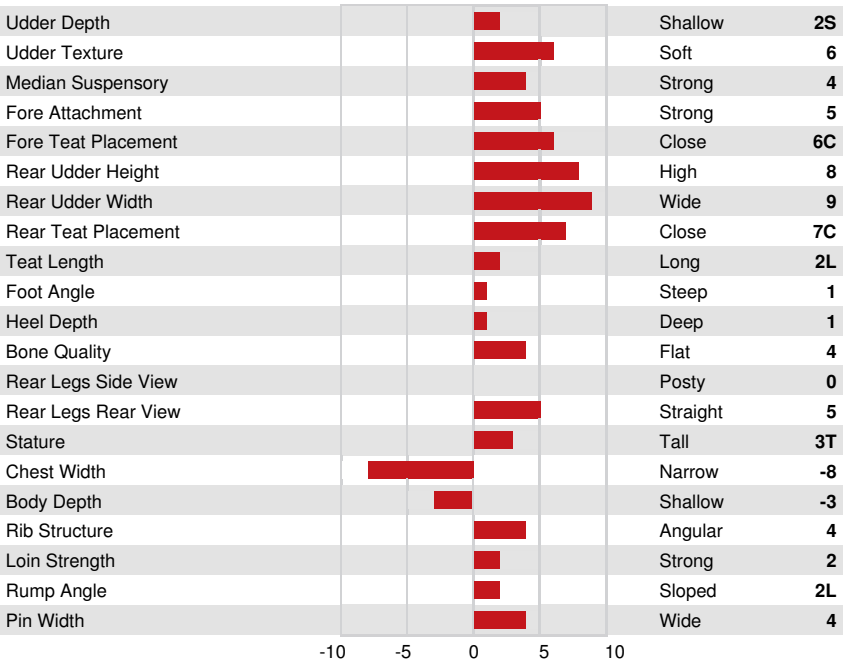

AOT MARK HIGHSTRUNG
DAM