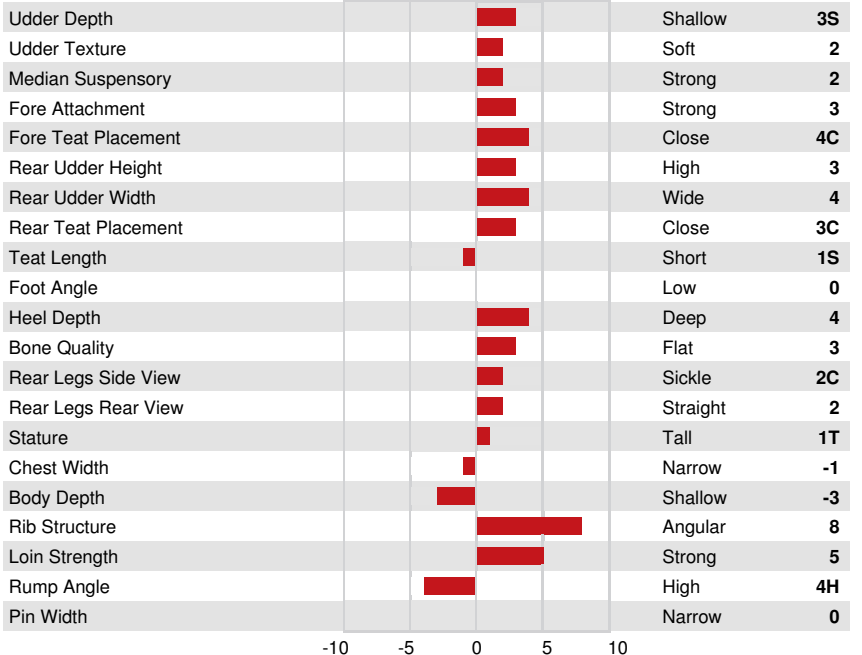

OCD TROOPER SHEEPSTER
 PROGENESIS GAMEDAY TITANIA VG-88-4YR-CAN
 RMD-DOTTERER SSI GAMEDAY
 PROGENESIS ZAZZLE TITAN 1*
 PEAK ZAZZLE
 PROGENESIS POSITIVE TRILLIUM VG-85-3YR-CAN

GPA LPI +3873 PRO\$ 2589

DPF MFF RDF BLF BYF MWF CVF HH1F HH2F HH3F HH4F HH5F HH6F HCDF HMWF

CONFORMATION		G Herds	G Daughters	77% Rel	GPA 26*APR	
Conformation	5	Dairy Strength	5			
Mammary System	4	Rump	1			
Feet & Legs	4					

PROGENESIS GAMEDAY TITANIA
DAM

PROGENESIS GAMEDAY TITANIA
DAM

PROGENESIS GAMEDAY TITANIA
DAM