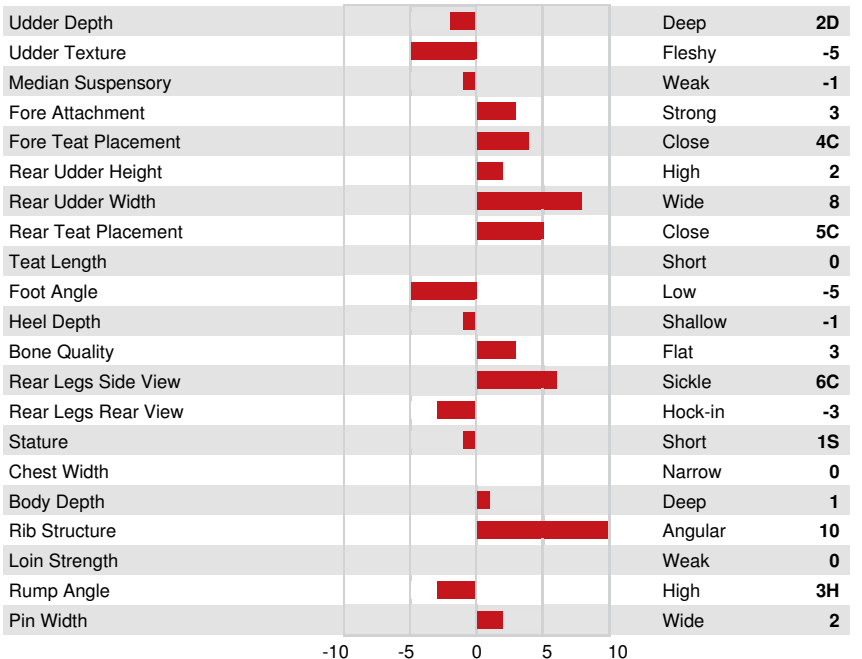

**GPA LPI +3646 PRO\$ 2579**

DPF RDF BLF BYF CVF HH1F HH2F HH3F HH4F HH5F HH6F HCDF HMWF

Reg. #: HO840M3296576703 aAa: DMS:  
 Born: 02/22/2025 Kappa Casein: AA Beta Casein: A2A2

PRODUCTION			GPA 26* APR	
G Herds	G Daughters	79% Rel		
Milk kg <b>1102</b>	Fat kg <b>154</b>	Fat % <b>+0.94</b>	Protein kg <b>69</b>	Protein % <b>+0.25</b>
Milking Speed <b>100</b>	Milking Temperament <b>100</b>	Methane Efficiency <b>100</b>	Feed Efficiency <b>98</b>	BMR <b>103</b>

HEALTH & REPRODUCTION		Immunity	103
Herd Life	<b>102</b>	Calf Immunity	<b>104</b>
Somatic Cell Score	<b>101</b>	Calving Ability	<b>101</b>
Daughter Fertility	<b>102</b>	Daughter Calving Ability	<b>102</b>
Body Condition Score	<b>94</b>	Metabolic Disease Resistance	<b>96</b>
Mastitis Resistance	<b>101</b>	Calf Health	<b>103</b>
Lactation Persistence	<b>105</b>		

CONFORMATION		GPA 26* APR	
G Herds	G Daughters	75% Rel	
Conformation	<b>2</b>	Dairy Strength	<b>6</b>
Mammary System	<b>2</b>	Rump	<b>-1</b>
Feet & Legs	<b>-2</b>		

AOT DELUXE HI-LIGHTED  
GRANDDAM

AOT DELUXE HI-LIGHTED  
GRANDDAM