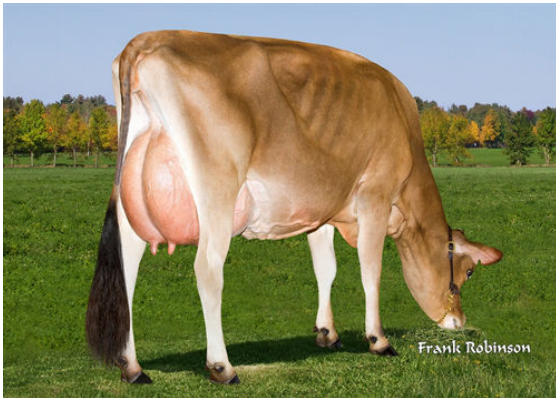

SUNSET CANYON MAXIMUM
 BW CENTURION IRIS K347 {6} EX-95%-9YR-USA
 SOONER CENTURION
 BW DC SHELLY N275 {5} EX-90%-3YR-USA
 DUNCAN CHIEF
 BW HERMITAGE A324 {4} VG-80%-2YR-USA

BW RENEGADE ABBY

BW RENEGADE RENEE