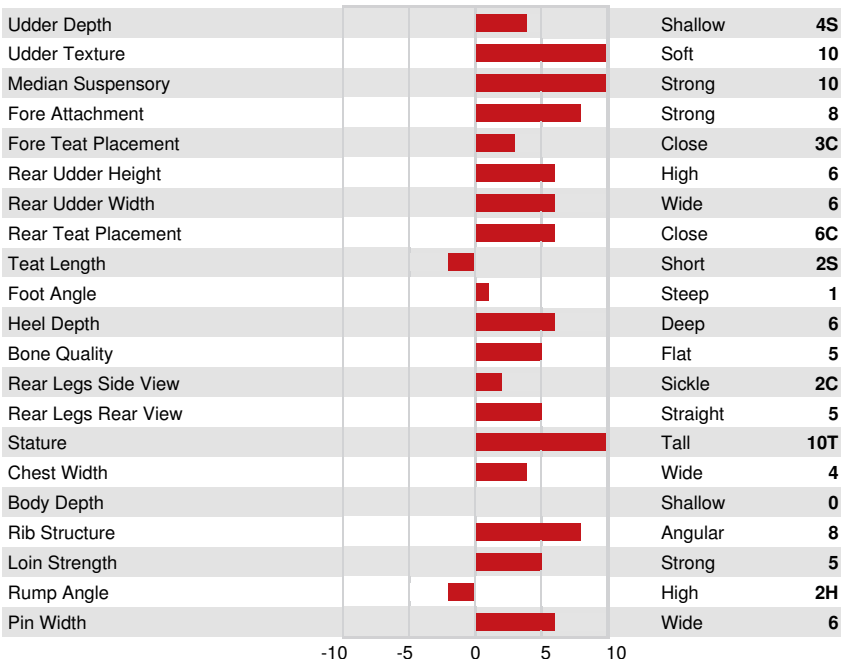

UNIQUE GHOST
UNIQUE HP MATTADOR HEAVEN EX-93-4YR-CAN
R/JF UNIQUE MATTADOR
UNIQUE HP CHROME HAZARD EX-90-4YR-CAN 3*
RIVER VALLEY CECE CHROME
UNIQUE HP HIMALAYA VG-85-1YR-CAN 2*

GPA LPI +2096 PRO$ 2208 JH1C JNSF

Reg. #: JECANM15169120 aAa: DMS:
Born: 11/28/2024 Kappa Casein: BB Beta Casein: A2A2

PRODUCTION		G Herds	G Daughters	66% Rel	GPA 26*APR				
Milk kg	811			Fat %	+0.25	Protein kg	49	Protein %	+0.23
Milking Speed	102			Milking Temperament	99				

HEALTH & REPRODUCTION		Immunity	103
Herd Life	101	Calf Immunity	104
Somatic Cell Score	102	Calving Ability	98
Daughter Fertility	100	Daughter Calving Ability	99
Body Condition Score	99	Metabolic Disease Resistance	101
Mastitis Resistance	101		
Lactation Persistence	101		

CONFORMATION		G Herds	G Daughters	54% Rel	GPA 26*APR	
Conformation	12			Dairy Strength		9
Mammary System	10			Rump		6
Feet & Legs	6