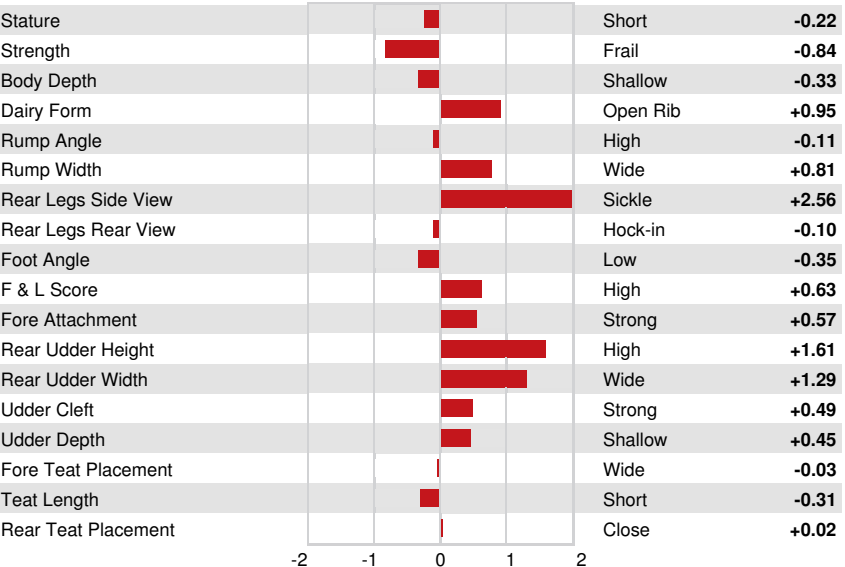

PRODUCTION 176 Herds 1547 Dtrs 93% Rel MACE-G / 04-26

Milk lbs 377	Fat lbs 27	Fat % +0.04	Protein lbs 25	Protein % +0.05
NM\$ 352	CM\$ 380	FM\$ 294	GM\$ 348	DWP\$ 418
Feed Efficiency 106	RFI 65	Feed Saved 96	Methane Efficiency 98	Milking Speed 6.63

HEALTH & REPRODUCTION

Immunity 102

Productive Life	1.6	Calf Immunity	97
Somatic Cell Score	2.61	Cow Conception Rate	0.0
Daughter Pregnancy Rate	-0.1	Heifer Conception Rate	2.4
Livability	0.2	Sire Calving Ease	1.4% 68% Rel
Heifer Livability	0.2	Daughter Calving Ease	1.5% 57% Rel
Fertility Index	0.5	Sire Stillbirth	4.5%
		Daughter Stillbirth	5.2%

CONFORMATION

99 Herds 1133 Dtrs 87% Rel MACE / 04-26

PTAT	0.84	Body Composite	-0.99
Udder Composite	1.00	Dairy Composite	-0.36
Feet & Legs Composite	0.39		

KANU
FOURTH DAM

KAIRO
FIFTH DAM