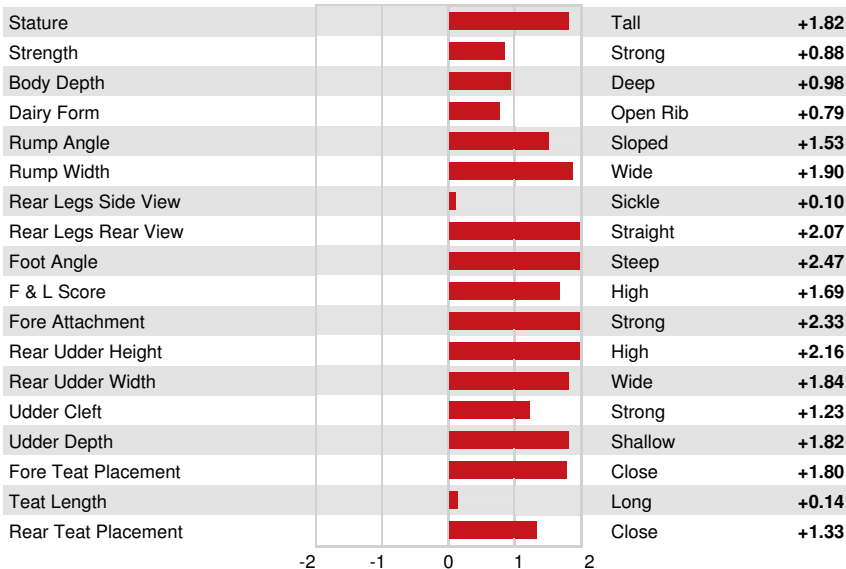

CONFORMATION G Herds G Dtrs 80% Rel HAUSA-G / 04-26

PTAT	2.09	Body Composite	1.08
Udder Composite	1.65	Dairy Composite	0.55
Feet & Legs Composite	1.54		

CCC UNDENIED SOMETIMES
GRANDDAM