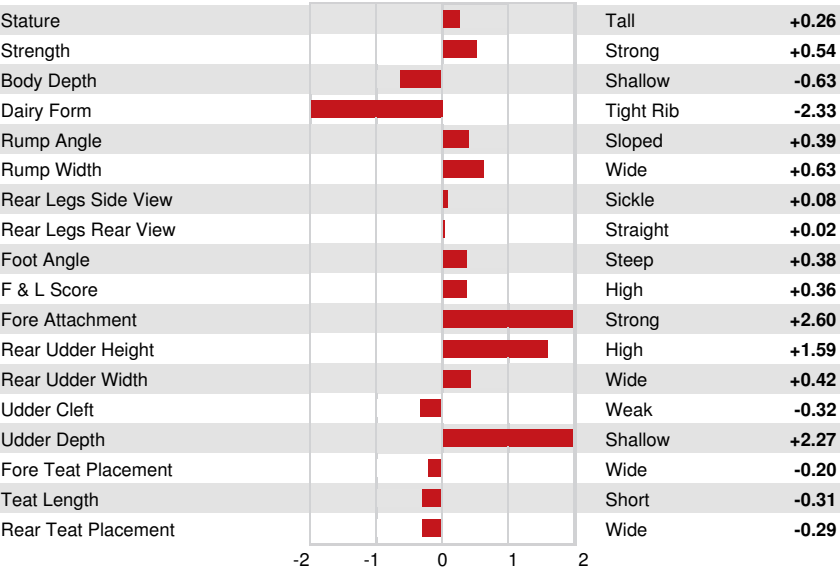

SIEMERS GRT PARINI 28262
DAM