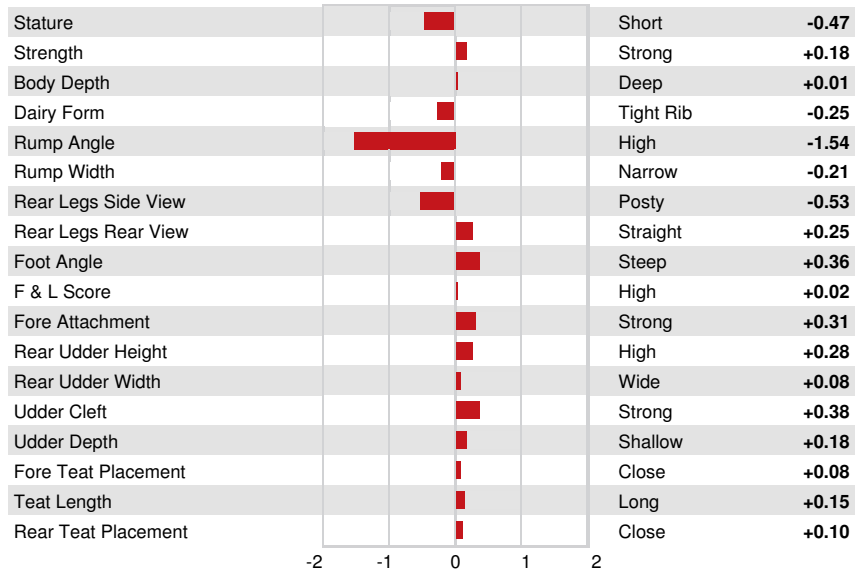

CONFORMATION G Herds G Dtrs 81% Rel MACE / 04-26

PTAT	0.19	Body Composite	0.10
Udder Composite	0.34	Dairy Composite	-0.52
Feet & Legs Composite	0.19