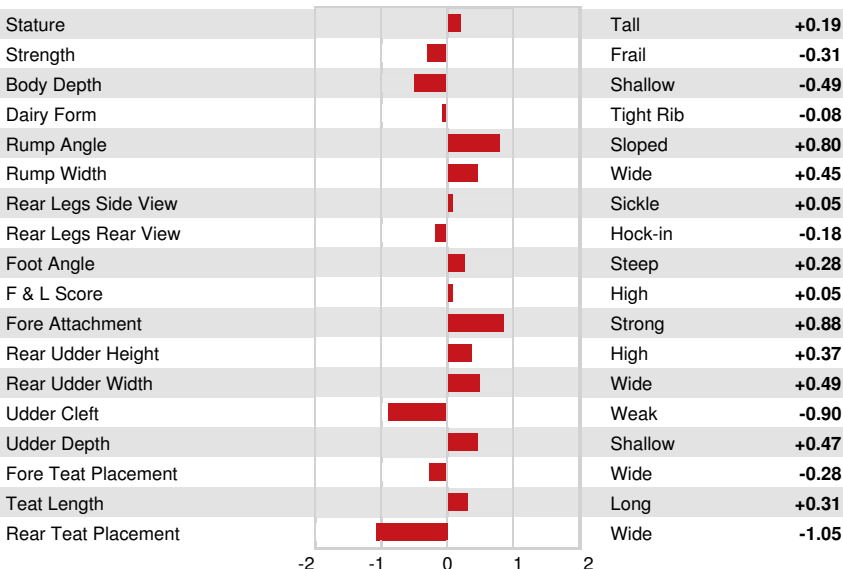

GTPI 3125

TD TR TL TY MWT TV 99%-I HH1F HH2F HH3F HH4F HH5F HH6C HCDF HMWF

Reg. #: HOCANM13807683 aAa: DMS: 345,135
Born: 07/06/2020 Kappa Casein: BB Beta Casein: A2A2

PRODUCTION		192 Herds	1161 Dtrs	98% Rel	MACE-G / 04-26				
Milk lbs	487	Fat lbs	60	Fat %	+0.15	Protein lbs	48	Protein %	+0.12
NM$	684	CM$	735	FM$	565	GM$	672	DWP$	595
Feed Efficiency	216	RFI	-150	Feed Saved	167	Methane Efficiency	99	Milking Speed	7.03
Daughter Average (ME)		Milk	26,755 lbs	Fat	1,207 lbs	Protein	939 lbs		

HEALTH & REPRODUCTION		Immunity 109	
Productive Life	3.0	Calf Immunity	104
Somatic Cell Score	2.78	Cow Conception Rate	0.7
Daughter Pregnancy Rate	0.0	Heifer Conception Rate	-1.5
Livability	0.5	Sire Calving Ease	1.1% 93% Rel
Heifer Livability	-0.5	Daughter Calving Ease	1.4% 83% Rel
Fertility Index	0.4	Sire Stillbirth	3.3%
		Daughter Stillbirth	3.5%

CONFORMATION		83 Herds	226 Dtrs	89% Rel	MACE / 04-26	
PTAT	0.34	Body Composite	-0.10			
Udder Composite	0.26	Dairy Composite	-0.68			
Feet & Legs Composite	-0.03					

PEAK BOMBERO MAXIMA
FOURTH DAM