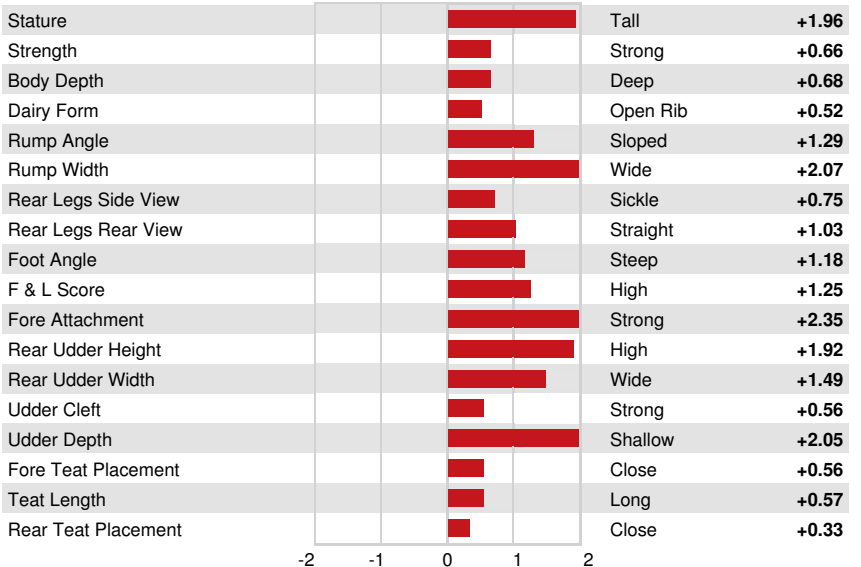

CONFORMATION G Herds G Dtrs 80% Rel HAUSA-G / 04-25

PTAT	1.62	Body Composite	1.09
Udder Composite	1.36	Dairy Composite	0.40
Feet & Legs Composite	0.83		

BLONDIN TJR BOMBERO MAPLE
FOURTH DAM