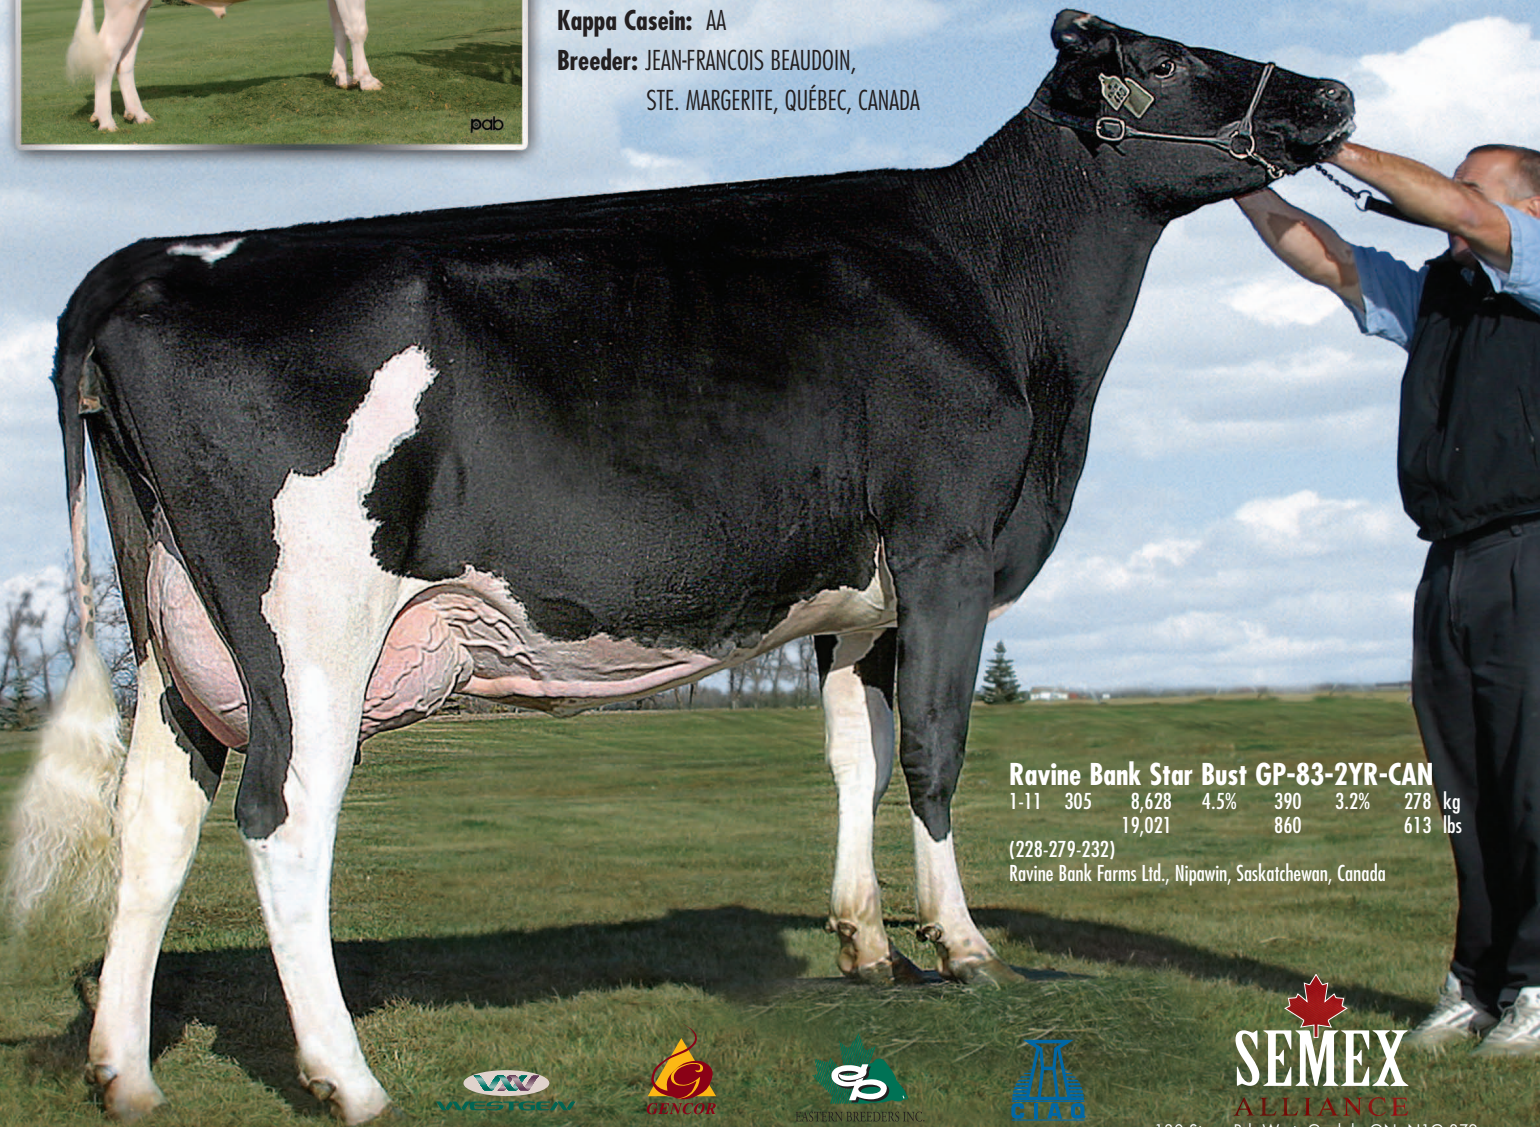

BOFRAN LUCKY STAR *TL *TV VG-CAN EXTRA

Reg. # : HOCANM7220817

Born: 2000 Sept 05

aAa: 246315

DMS: 234,345

Kappa Casein: AA

Breeder: JEAN-FRANCOIS BEAUDOIN,
STE. MARGERITE, QUÉBEC, CANADA