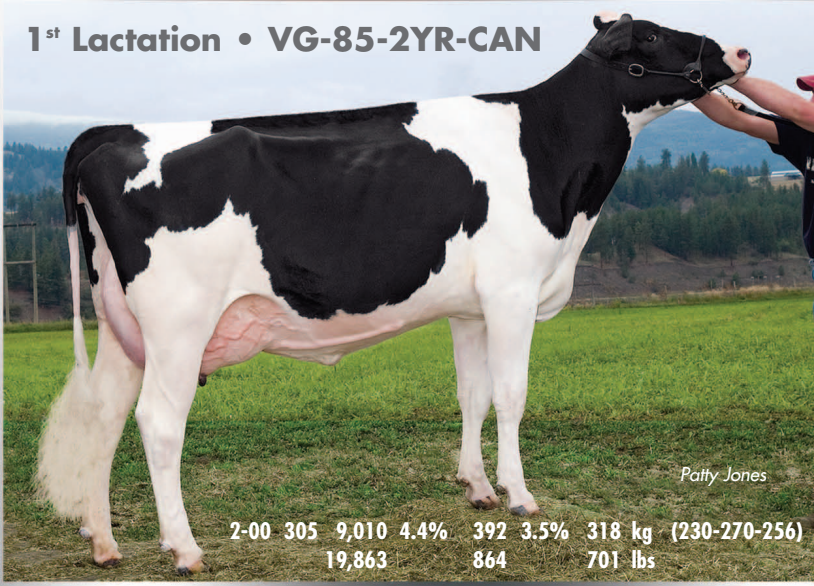

BOFRAN

0200HO04740

LUCKY STAR

1st Lactation • VG-85-2YR-CAN

Develops Well with Each Lactation

Leads to years of efficient and profitable production

2nd Lactation
Hamming Lucky Clara VG-87-3YR-CAN

3-00	305	12,780	4.7%	596	3.2%	408 kg	proj. (280-355-281)
		28,175		1,314		899 lbs	

Hamming Holsteins Ltd., Vernon, British Columbia, Canada

SEMEX

LUCKY STAR

High Rear Udders

Allows for greater udder capacity and attachment strength

Exceptional Components

High solids add value to milk production

Tall Front Ends

Strong loins provide strength in conformation, leading to many years of success

Patty Jones

Nature Glen Lucky Star 525 50% GP-81-2YR-CAN
3-01 305 11,673 2.4% 277 3.1% 357 kg proj. (260-168-250)
25,734 611 787 lbs
Nature Glen Dairy, Abbotsford, British Columbia, Canada