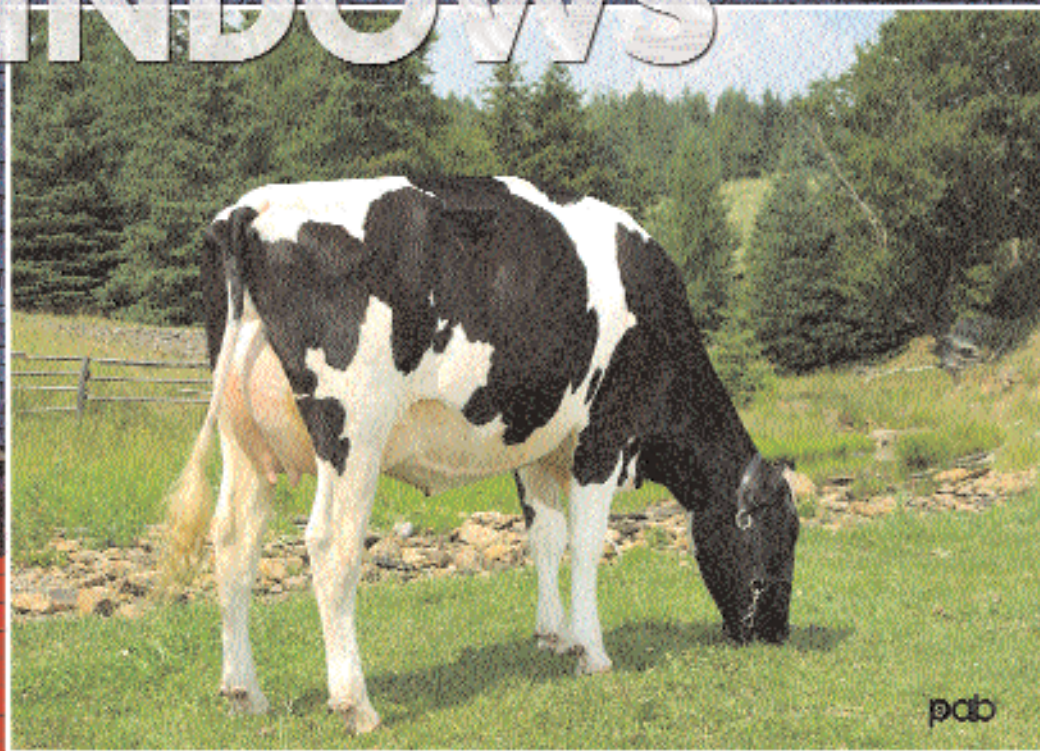

# WINDOWS

VG Extra

  
SEMEX

Get a Clear  
Look at your  
Future with  
WINDOWS

Captain Brook LW Kanasta GP-83-2YR-CAN