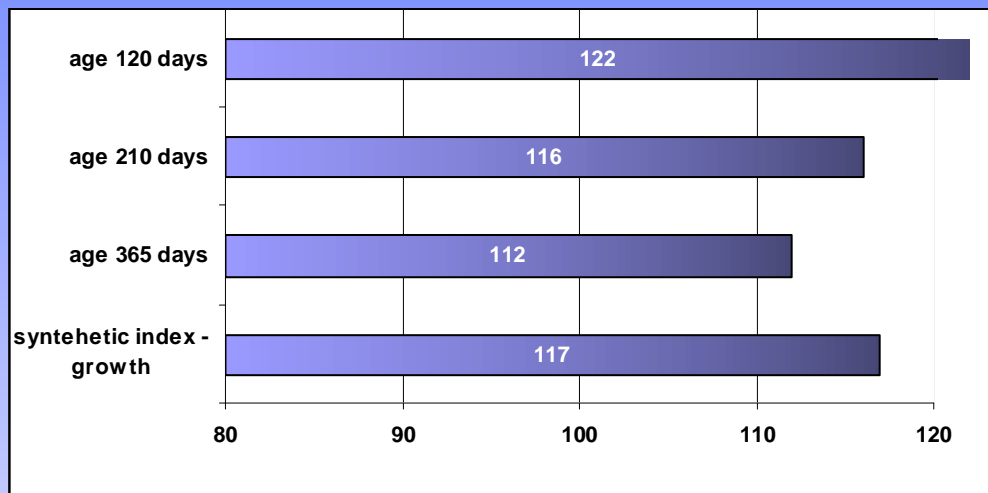

PERFORMANCE TEST

-weights-

120 days

206 kg

210 days

303 kg

365 days

486 kg

daily gain since birth

1300 g

daily gain test period/index

1608 g/108

CALVING:

OUTSTANDING CONFORMATION

* HEIGHT 106 * LENGTH 114 * WEIGHT 111 * BODY CAPACITY 129
 * MUSCULARITY 128 * BREEDING TYPE 129

Parade is remarkably interesting young sire with fully Belgian pedigree. He passed performance test successfully and received very high marks of exterior at the end of the test. Not only his body scoring but also his breeding values for type traits are extremely high.