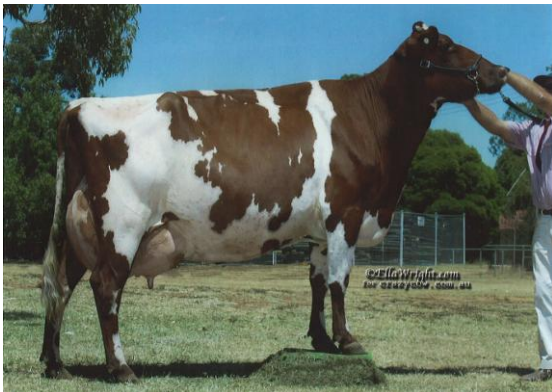

Lemon Grove Belagio

Born: 26th May 2009

BREEDER: CR Chittick, Lemon Grove Pty Ltd, Victoria

Lemon Grove Kakadu

Bull Id: KAKADU

Apr 2011 ABV

APR: -57 Rel. 87%

M +58 P-4kg @ -0.10% F-17kg @ -0.29% Rel. 94%

Overall Type 109 Mammary System 107 Rel. 74%

Lemon Grove Biestar

Bull Id: ISGROVE

Apr 2011 ABV

APR: +98 Rel. 90%

M +369 litres P+11kg @ +0.03% F+8 @ -0.12 Rel 96%

Overall Type 98 Mammary System 99 Rel. 94%

Venvale Prince

Lemon Grove Buttercup 204th EX-2E

Lemon Grove Ruth 146 EX-2E

Helix

Lemon Grove Ruth 119 GP84

Lemon Grove Buttercup 259 VG DOB: 5/12/1999

35mths 5053 153kg 3.0% 183kg 3.6% 300D

46mths 8867 296kg 3.3% 354kg 4.0% 305D

10048 317kg 387kg 393D

60mths 9001 296kg 3.3% 363kg 4.0% 305D

9556 317kg 387kg 367D

74mth 9370 294kg 3.1% 353kg 3.8% 305D

12080 388kg 458kg

Goldie

Bull Id: NLDGOLDIE

Apr 2011 ABV

APR: +42 Rel. 52%

M +553 litres P+13kg @ -0.03% F+21 @ -0.04% Rel 68%

Overall Type N/A Mammary System N/A

Kinglea Leader

Nonda 49

Lemon Grove Buttercup 204th EX-2E DOB 13/1/1985

Lifetime 6 Lacts: 43421 3.2% 1368kg 4.3kg 1885kg

Tabbagong Redpath

Lemon Grove Buttercup 170 VG85

DOB: 26/7/1974

Lemon Grove Ruth 146 EX-2E