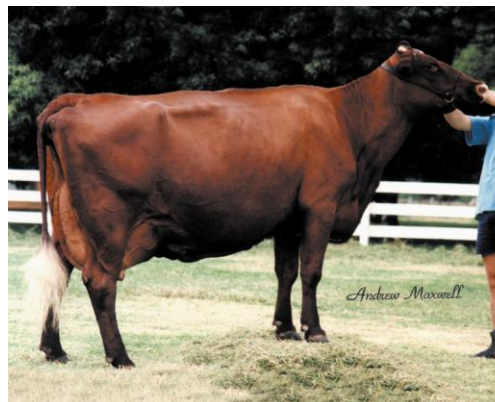

Lemon Grove Buttercup 204th EX-2E