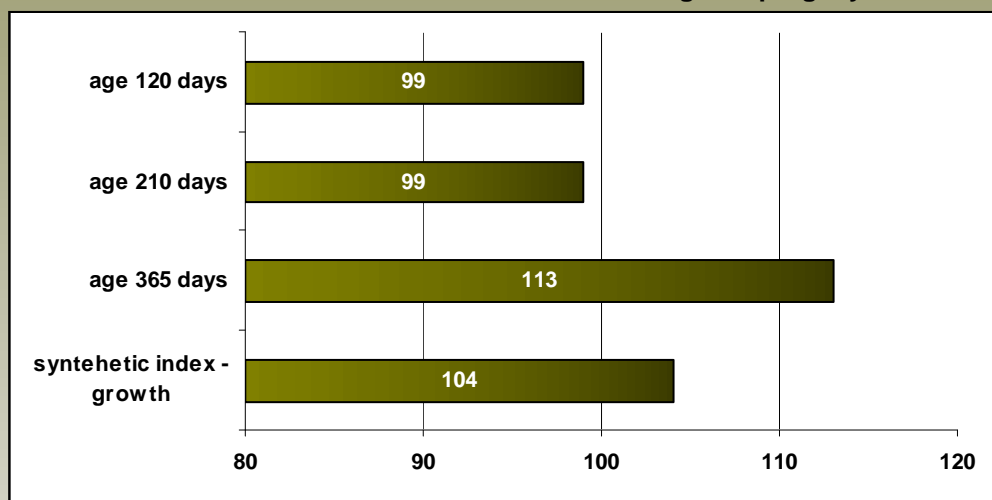

9 weighted progeny/4 herds

PERFORMANCE TEST -weights-

120 days

215 kg

210 days

347 kg

365 days

553 kg

daily gain since birth

1449 g

daily gain test period/index

1591 g/101

Calving ease:

Nexus was born on the Sumava mountain farm owned by Mr. Josef Sova, who is a Czech pioneer of Salers breeding. Salers is a rustical French high mountain breed. Resistance to the mountain terrain and climate as well as its frame and growth belong to advantages of this breed. These traits were confirmed in Czech conditions. Generally, Salers bulls are kept on farms for 14 – 16 months when they are selected for breeding. But Nexus was placed in the test station. His daily gain in test was 1591 g. At the time of selection at 14 months he weighed 608 kg and his height in cross was 143 cm. He was awarded by 73 points. Nexus is useful for creation of resistant herds to extensive conditions.