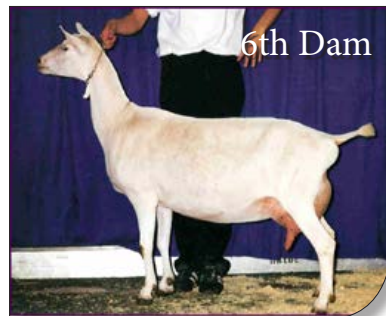

6th Dam

SG Kapra Vista Marquis Windfree 6*M EX92 3E

Kapra Vista LGI Destiny's Sire:
+B SG Loughlin's Grand Illusion ELITE