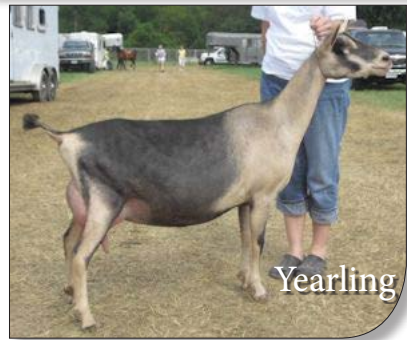

# Petite-Anse Captain EOMER

Pat. G'Dam  
2-YR-Old

Maternal Brother  
to Eomer

Petite-Anse Dreamer Dairyqueen  
2016 Royal Winter Fair 2nd Doe Kid 6-12 Months

Yearling

GCH PJ-Baileys' FF Apple Toffee 2\*M EX91:  
(Paternal G'Dam of "Eomer")