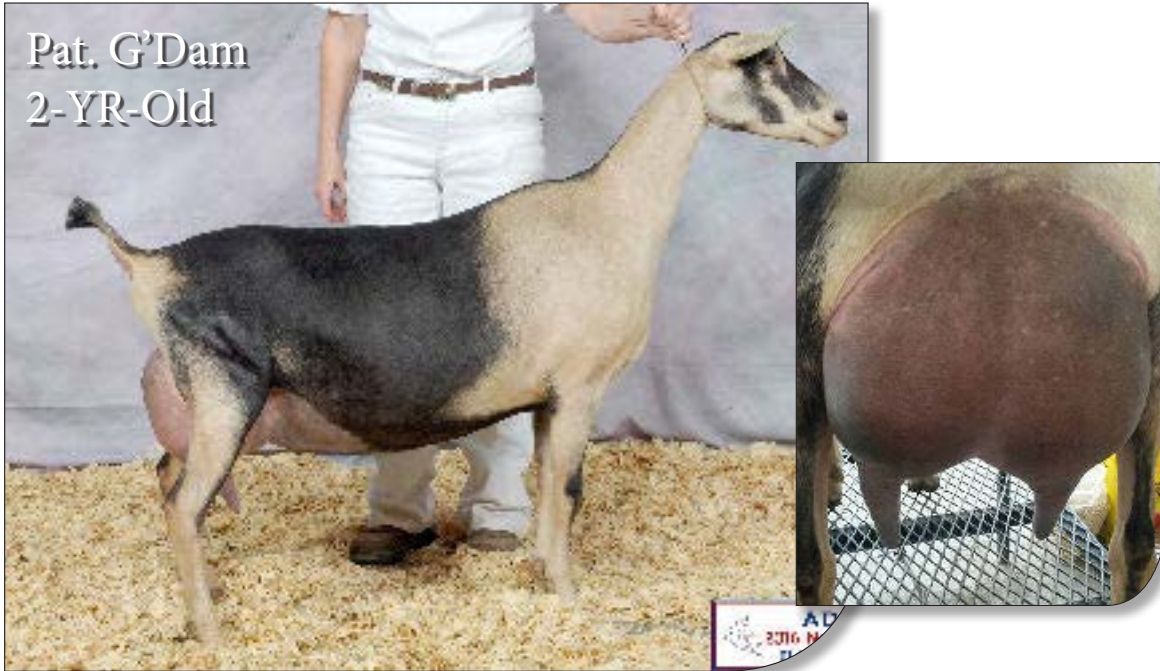

## Petite-Anse Captain **EOMER**

Breeder: Ferme Petite-Anse, Catherine Lord, Rivière Ouelle QC

- Eomer's sire, PJ-Baileys' Denali CPT America, is making quite a splash with his early 1st-crop daughters who already have earned Jr CH & Res Jr CH honours. CPT America's dam GCH PJ-Baileys' FF Apple Toffee 2\*M EX91 is a quite simply impressive.
- Petite-Anse Wallace Zaturm \*P VG86. Eomer's dam, is one of the top Overall Indexed does in Canada. She was 3rd Place 2-YR-Old at the Quebec Provincial show and her daughter "Dreamer Dairyqueen" was 2nd Doe Kid at the 2016 Royal Winter Fair.

# Petite-Anse Captain EOMER

Pat. G'Dam  
2-YR-Old

Maternal Brother  
to Eomer

Petite-Anse Dreamer Dairyqueen  
2016 Royal Winter Fair 2nd Doe Kid 6-12 Months

Yearling

GCH PJ-Baileys' FF Apple Toffee 2\*M EX91:  
(Paternal G'Dam of "Eomer")

- 3-01 255 3,090 lbs 3.8% 92 3.2% 87
- 2015 Show Wins- 1 x 1st Place, 1 x GCH
- 2016 Show Wins- 2 x 1st Place, 2 x GCH

Daughters of Wallace Zatur (Eomer's dam)  
Petite-Anse Colt Constellation VG85  
Petite-Anse Colt Cassiope VG85  
(both yearlings by Weavers Colt)