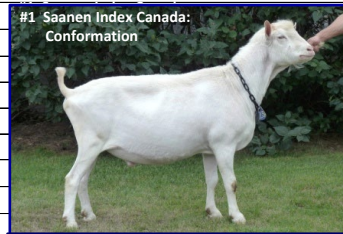

GRASSHILL CHAMP'S DESIREE -[CAN]S100706-

2510 kg (305d) 3.3f 2.9p; Total: 11,260 kg

Maternal Sister: 'Diana', Total: 18,030 kg (39,749 lb)

4yr9m 305d: 3688 kg 2.9f 2.9p (8131 lb)

(Diana's 305 day milk production is among the

Highest in the World recorded for dairy goats)

Sire: 'Champ' EX, 13 daughters over 10,000 kg total

Champ's Full Sister: 'Chelsea' EX; 4 lact avg: 2506 kg