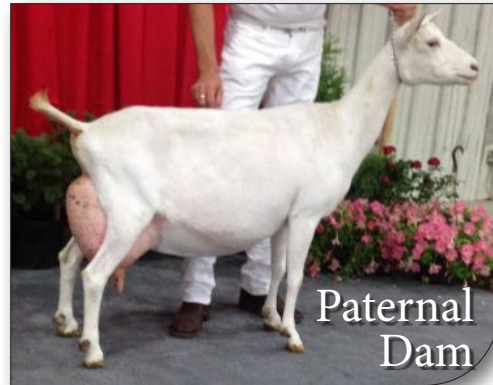

Paternal Dam:
GCH Givernay By Invitation Only
2*P 2*M 3EX92 5-05
- 2015 West National Grand Champion
4-00 271d 1,505 kg 3.6% Fat 3.2% Prot