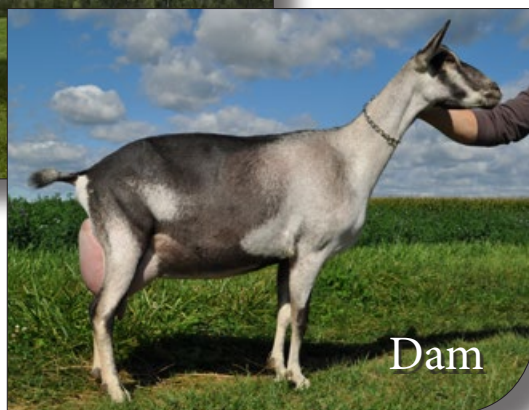

BUCKS

Alpine

Dam

Dam: Weavers L'Avenir Sunshine EX-91
 2-04 305 1,171 kg 41 3.5 *P
 3-06 305 1,121 kg 38 3.4 *P
 4-07 305 1,023 kg 33 3.2 *P

(CAN)A124012

Weavers SUPER NOVA

Breeder: Kevin B Weaver, Belmont, ON

- Solar Storm's sire is a former #1 Alpine Buck in the breed for Type index. His dam "Sunshine EX-91" is an impressive doe with an ideal udder and feet & legs.
- "Sunshine EX-91" is a milking machine. Her 3 lactations were all over 1,000 kg and she did it them all with a snug, beautifully attached udder
- Expect Solar Storm to be a source for solid production improvement and to sire long-lasting offspring with outstanding, functional conformation.