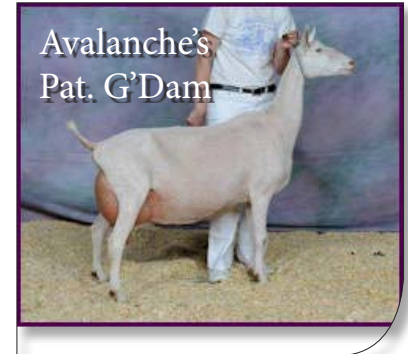

SGCH Sartyr Kojack Trevi 7*M EX93 2E

For further information, contact:

7660 Mill Road, Guelph, ON N1H 6J1

Tel: 1-888-821-2150 • Fax: (519) 763-6582 Email: goats@eastgen.ca • www.eastgen.ca/goats