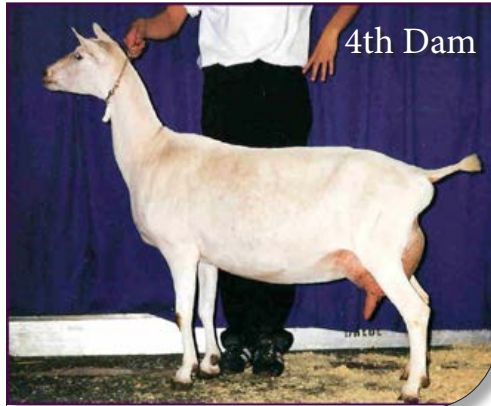

SG Kapra Vista Marquis Windfree 6*M EX92 3E

Kapra Vista LA Windbreak's Sire:
*B Loughlin's Avalanche