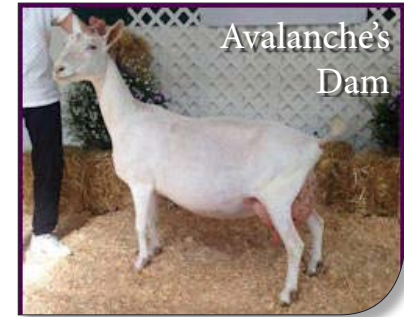

SGCH Udderly-Crazy BE Snowfall 2*M EX92