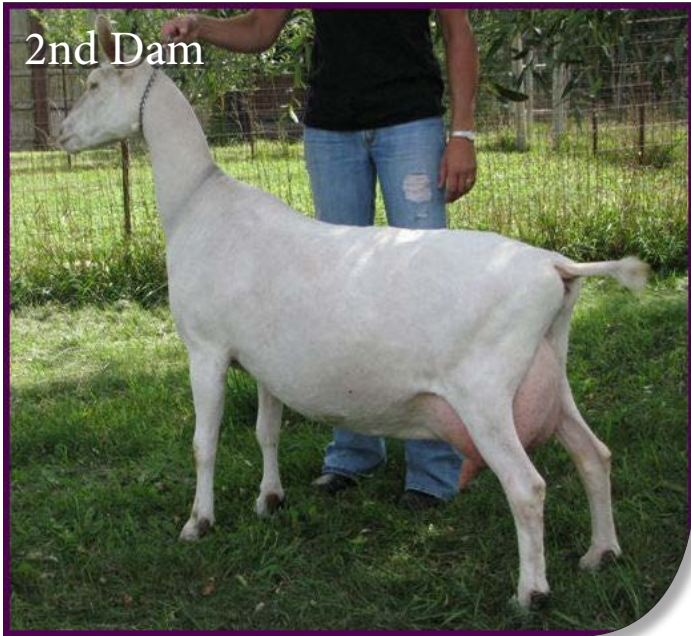

Kapra Vista LA WINDBREAK

SG Kapra Vista Icon Wonder 8*M EX92 2E
● 2-00 305 3994 lbs 2.8% 113 2.9% 72