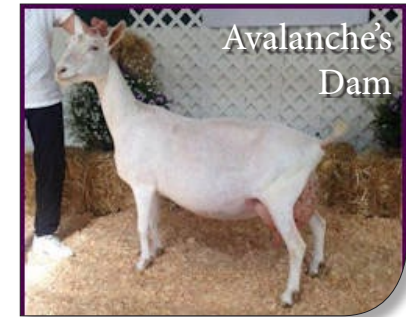

SGCH Udderly-Crazy BE Snowfall 2*M EX92