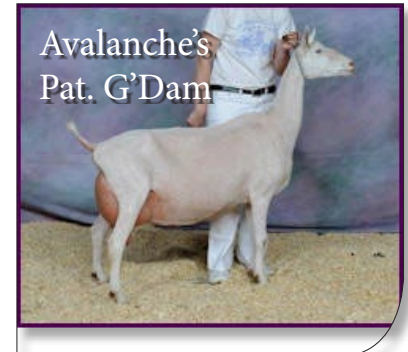

SGCH Sartyr Kojack Trevi 7*M EX93 2E

For further information, contact:

7660 Mill Road, Guelph, ON N1H 6J1

Tel: 1-888-821-2150 • Fax: (519) 763-6582 Email: goats@eastgen.ca • www.eastgen.ca/goats