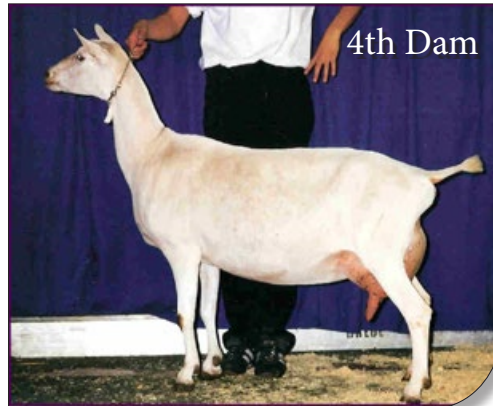

SG Kapra Vista Marquis Windfree 6*M EX92 3E

Kapra Vista LA Windbreak's Sire:
*B Loughlin's Avalanche