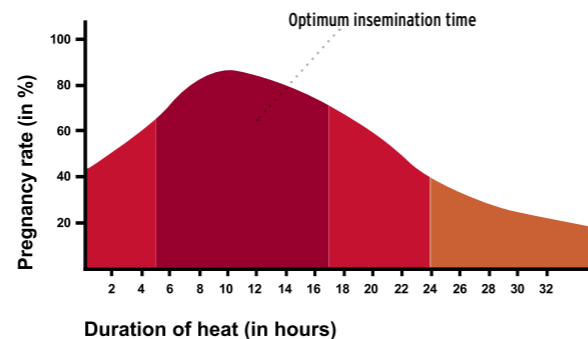

Reduced activity too

The Lactivator RealTime is just as good at detecting expressions of heat that are difficult to spot or not immediately visible. A completely new feature is its reduced activity detection function. So now it's easy to keep an eye open for any health problems in your herd. With the Lactivator you can manage your animals efficiently and easily, no matter how big your herd is.