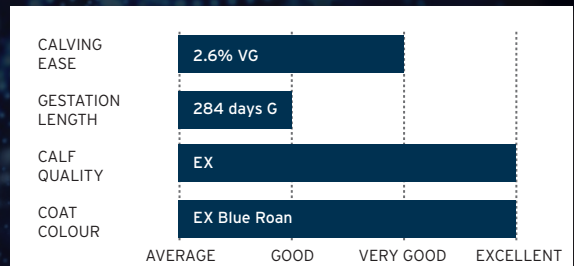

- Sired by Agile, the best bull in the Semex stud for calf quality
- Calves exhibit length and good colour markings
- Expect fast growth and calves that sell with higher prices

www.semex.com