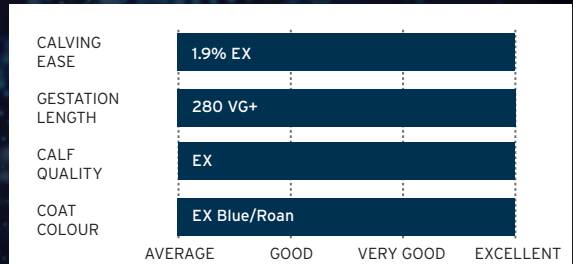

MacG
SEP '20

REDMIRES ORION

0200BB00911 | REG# B20190172 | DOB: 2019/01/26

IMPERIAL DE L'ECLUSE I 20110479
PIVERT DES ALLEINE BE5 56940126
 HUITIEME DES ALLEINES BE1 8735953

TWEEDDALE GEE WHIZ B 20111524
REDMIRES LIBRA B 20160118
 PENDLE GEMINI B 20111429

- A son of the excellent crossing sire - Pivert Des Alleines
- Will produce calves that are darker blue roan in colour
- Super calves to sell at a younger age, exhibit extra muscle

www.semex.com