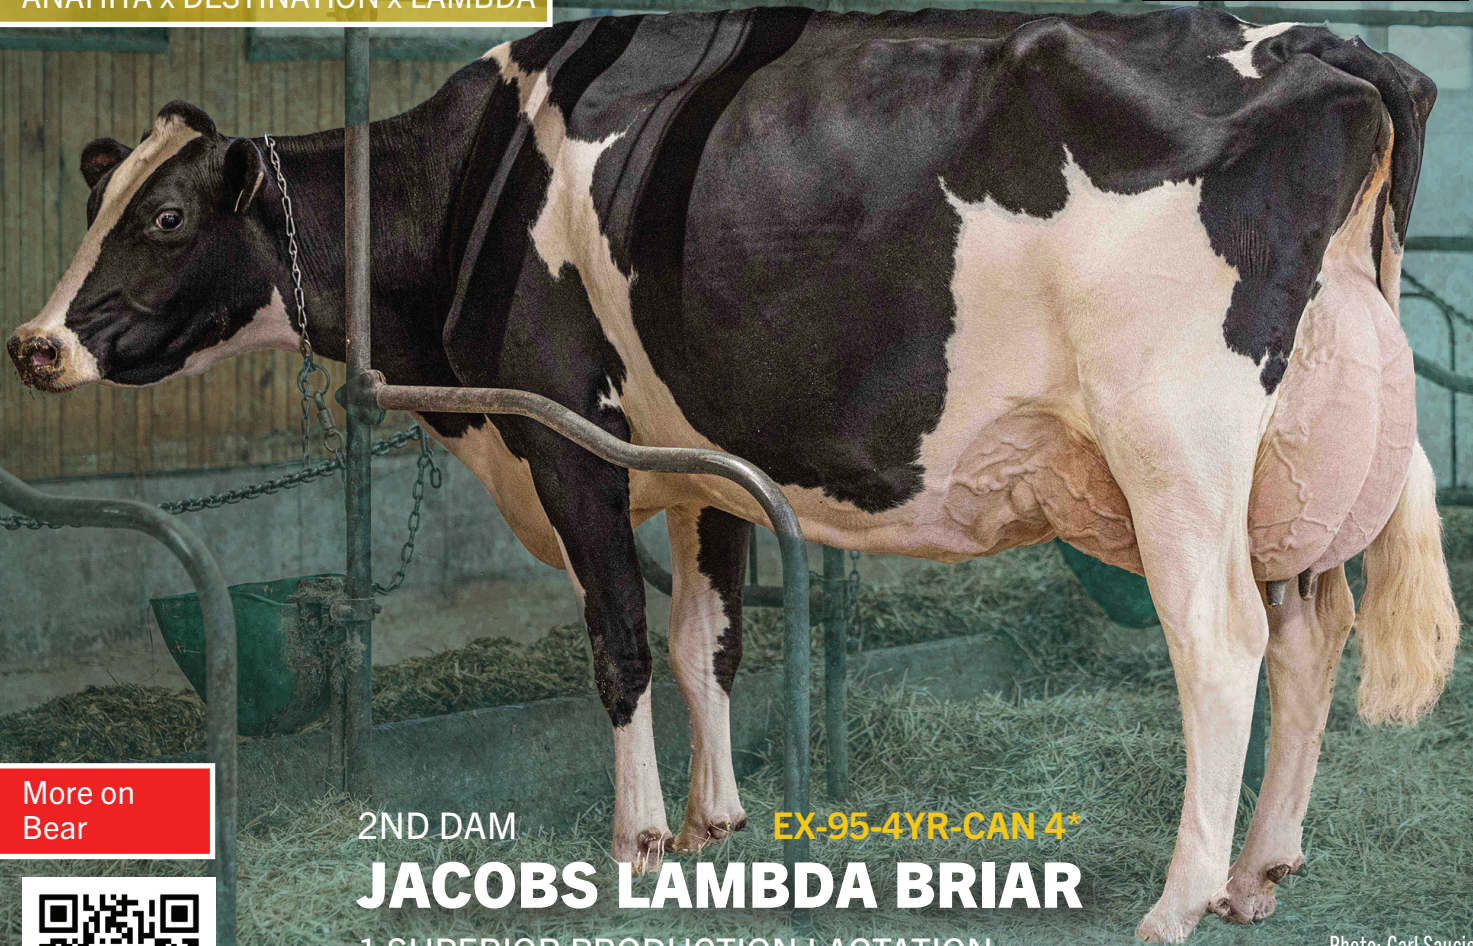

BREEDER'S EDGE

East
Gen

JACOBS 0200HO13416

BEAR 

ANAHITA x DESTINATION x LAMBDA

More on
Bear

2ND DAM **EX-95-4YR-CAN 4***

JACOBS LAMBDA BRIAR

1 SUPERIOR PRODUCTION LACTATION

#1 CANADA CONFORMATION COW, AUG 2023

1ST WINTER 2-YR, INT. CH., GR. CH QUEBEC SPRING SHOW, 2023

4-00 305D 16,848M 642F 3.8 530P 3.2 KG

Photo: Carl Saucier

BEAR, sired by one of the most talked-about sires of the day **ANAHITA**, stems from one of Canada's most reliable and respected cow families developed by the world-renowned breeders – **Ferme Jacobs**. Out of a VG-86-1YR Destination daughter tracing directly to the elite genetic powerhouse **Jacobs Lambda Briar**, Grand Champion of the 2023 Quebec Spring Show. **BEAR** offers breeders a proven blend of elite conformation, showring presence, and dependable lifetime performance from one of the industry's most richly bred maternal lines. **BEAR delivers the kind of pedigree that will elevate herds for generations.**

BE

4TH DAM EX-96-2E-CAN 42*
JACOBS GOLDWYN BRITANY

HOLSTEIN CANADA COW OF THE YEAR, 2017
LONGTIME PRODUCTION 60,000 KG AWARD
3 SUPERIOR PRODUCTION LACTATIONS
GR. CH. QC INTERNATIONAL, 2011
1ST 4-YR-OLD QC INTERNATIONAL & ROYAL, 2011
RES. ALL-CANADIAN & RES. ALL-QUEBEC 4-YR-OLD, 2011
06-01 305D 17,310M 688F 4.0 529P 3.1 KG
19 EX 42 VG DAUGHTERS