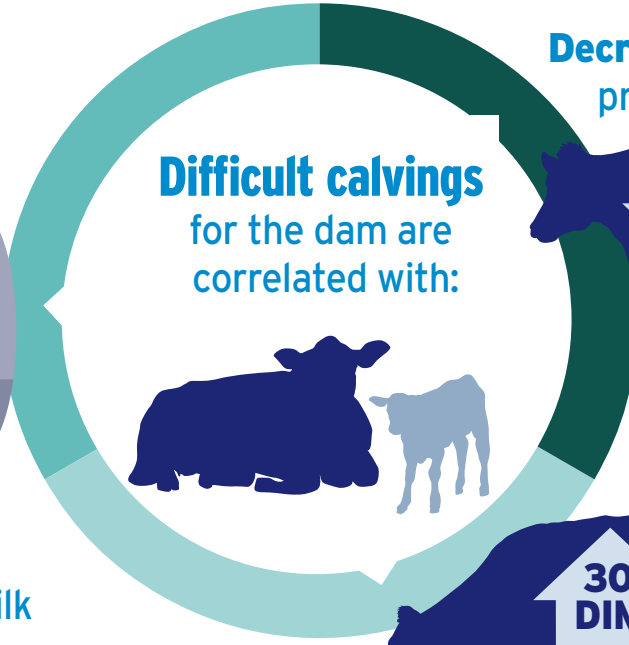

Decreased production
at 60 and 305 Days in Milk

Decreased 150 DIM pregnancy rate

Increased culling
by 30 DIM

Probo et al., 2022

22.5%

fewer difficult births
vs other bulls

5.9%

fewer stillbirths
vs other bulls