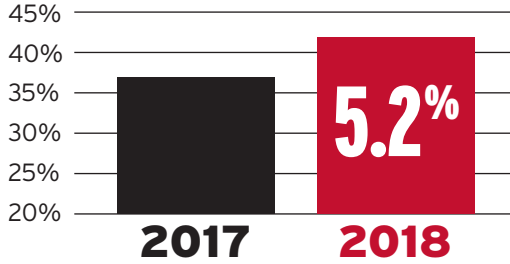

ONE YEAR FERTILITY INCREASE

Internal data shows 5.2% increase in fertility across all Semex bulls.

Fertility First™ sires have

2.7% HIGHER CONCEPTION RATE

than other Semex sires based on Semex's internal database of over 500,000 breedings

From the barn, to the lab, to the tank and to the farm gate, we are Science Driven and Results Focused

2% INCREASE in overall herd pregnancy rate using Fertility First semen

\$11 REDUCED COST PER PREGNANCY