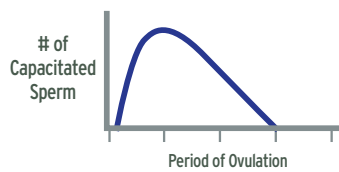

**COMBINATION OF 3 BULLS**  
with different capacitation times  
= always active fertile sperm

**IMPROVES  
FERTILITY BY**

Source: Semex Internal Database

**POOLING SPERM  
INCREASES CAPACITATION  
VARIABILITY**  
= more time to fertilize the oocyte

## High Fertility Pooled Semen