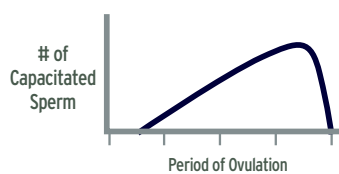

**COMBINATION OF 3 BULLS**  
with different capacitation times  
= always active fertile sperm

**IMPROVES  
FERTILITY BY**

Source: Semex Internal Database

**POOLING SPERM  
INCREASES CAPACITATION  
VARIABILITY**  
= more time to fertilize the oocyte

## High Fertility Pooled Semen