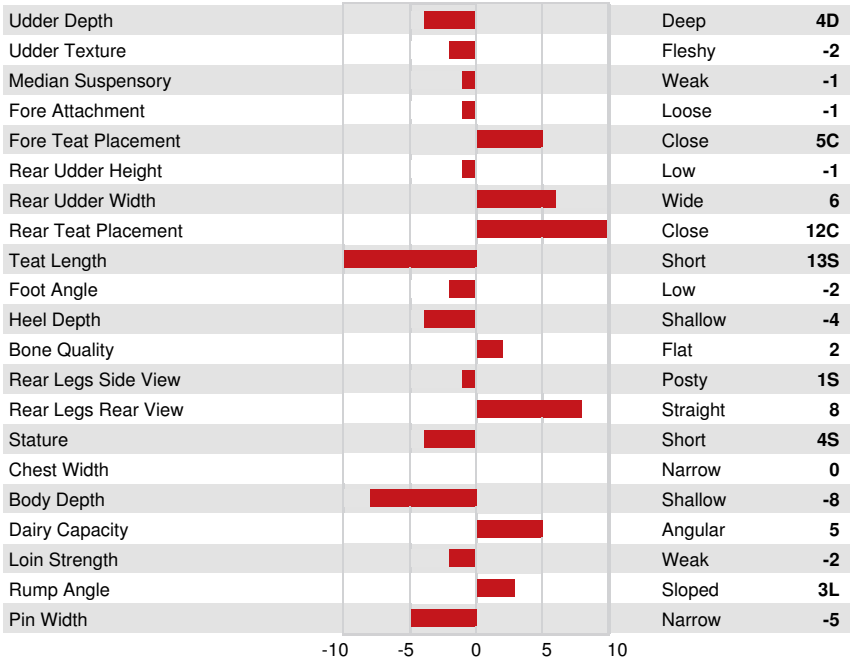

DES COTEAUX REVOLUTION
 DES CRETES ALLEUSE VG-86-3YR-CAN 1*
 KAMOURASKA ROCKSTAR
 DES CRETES YCALLEUSE EX-90-3E-CAN 4*
 JELYCA OBLIQUE
 DES CRETES TIELLEUSE VG-85-2YR-CAN 3*

GLPI +2660 PRO\$ 291		AH1F AH2F AHCC	
TF AMC			

Daughter Average (ME) Milk **9,662 kg** Fat **389 kg** Protein **329 kg**

HEALTH & REPRODUCTION		Immunity 101	
Herd Life	99	Calf Immunity	103
Somatic Cell Score	95	Calving Ability	106
Daughter Fertility	96	Daughter Calving Ability	97
Body Condition Score	94	Milking Speed	113
Mastitis Resistance	97	Milking Temperament	107
Lactation Persistence	103	Metabolic Disease Resistance	95

CONFORMATION	74 Herds	147 Daughters	90% Rel	GEBV 24* AUG	
Conformation	-1	Dairy Strength	-2		
Mammary System	-3	Rump	-3		
Feet & Legs	4	GP or Better %	53		

DES CRETES ALLEUSE
 DAM