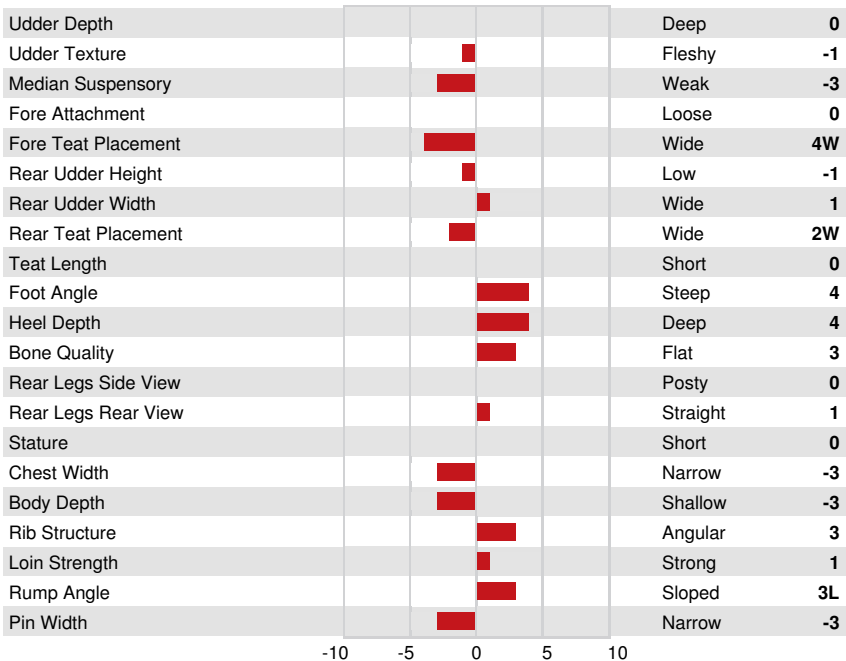

KELLCREST RIESLING
 HAUTPRE REALITY MADYSTAR GP-81-3YR-CAN
 PALMYRA TRI-STAR REALITY
 HAUTPRE PETERSLUND MADERA VG-87-4YR-CAN
 PETERSLUND
 LAGACE JERRY MOODY EX-90-2E-CAN 3*

GPA LPI +2656 PRO\$ 419

AMF AH1F AH2F AHCF

CONFORMATION			GPA 25*APR	
	G Herds	G Daughters	57% Rel	
Conformation		0	Dairy Strength	-1
Mammary System		-1	Rump	-1
Feet & Legs		4		

HAUTPRE PETERSLUND MADERA
 GRANDDAM