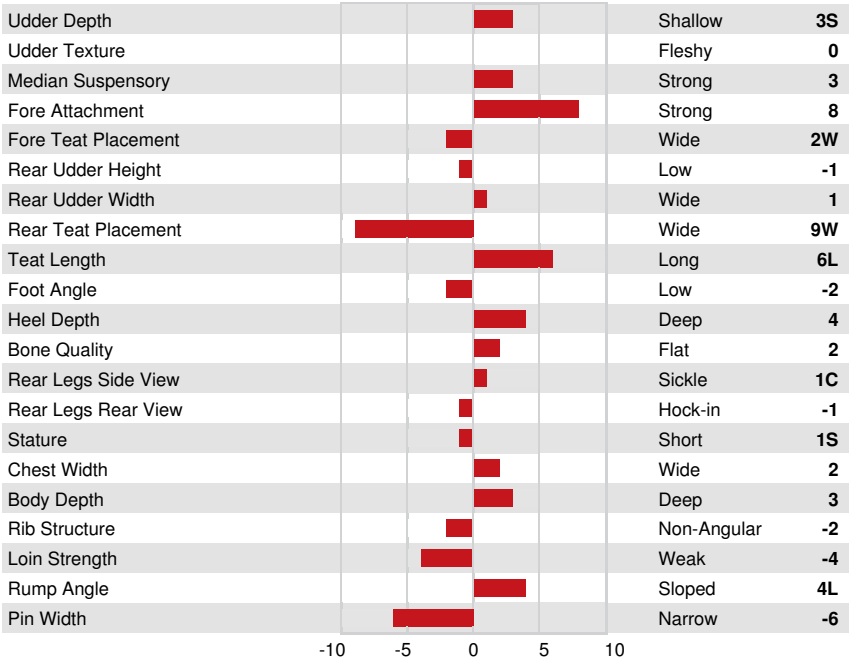

VR MALBACK TUOMI TOKYO  
 DES ROCHES BIGSTAR DOLCE EX-90-4YR-CAN  
 KAMOURASKA BIGSTAR  
 DES ROCHES LUCKY  
 KAMOURASKA ROCKSTAR  
 DES ROCHES LIETTE VG-85-5YR-CAN

**GLPI +3296 PRO\$ 1351**  
 TF AMC AH1F AH2F AHCC

Daughter Average (ME) Milk **10,282 kg** Fat **459 kg** Protein **366 kg**

HEALTH & REPRODUCTION		Immunity	100
Herd Life	106	Calf Immunity	96
Somatic Cell Score	103	Calving Ability	102
Daughter Fertility	101	Daughter Calving Ability	106
Body Condition Score	108	Metabolic Disease Resistance	104
Mastitis Resistance	102		
Lactation Persistency	105		

CONFORMATION		12 Herds	24 Daughters	70% Rel	GEBV 26*APR	
Conformation	3	Dairy Strength	-1			
Mammary System	5	Rump	-5			
Feet & Legs	2	GP or Better %	75			

LA CROISEE TORONTO KANATA  
 DAUGHTER