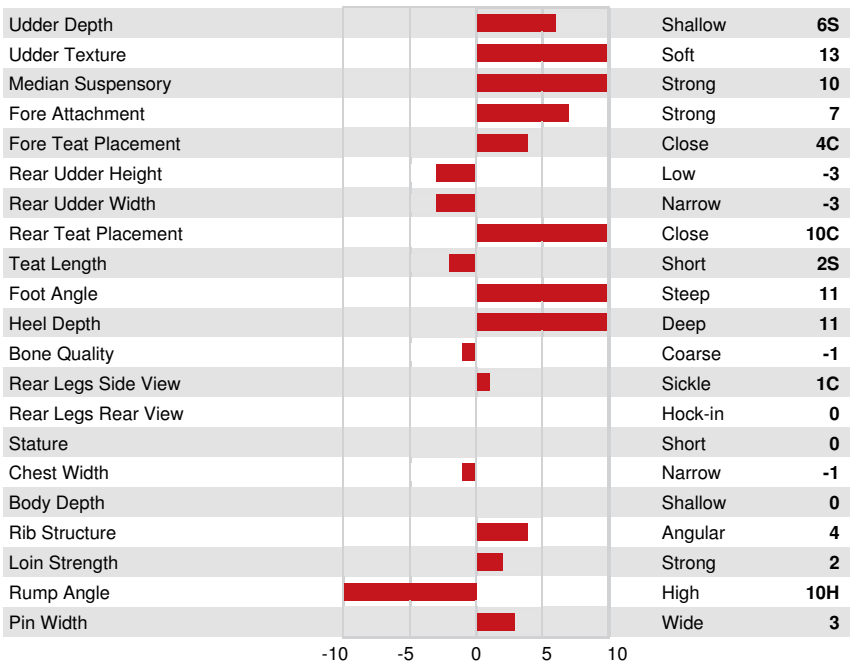

PRODUCTION 23 Herds 60 Daughters 90% Rel GEBV 25*DEC

Milk kg -1061	Fat kg -16	Fat % +0.42	Protein kg -23	Protein % +0.20
Milking Speed 105	Milking Temperament 101			

Daughter Average (ME) Milk **7,265 kg** Fat **340 kg** Protein **257 kg**

HEALTH & REPRODUCTION

Herd Life	104	Calving Ability	101
Somatic Cell Score	106	Daughter Calving Ability	96
Daughter Fertility	97		
Body Condition Score	104		
Lactation Persistency	102		

CONFORMATION 19 Herds 46 Daughters 81% Rel GEBV 25*DEC

Conformation	7	Dairy Strength	2
Mammary System	9	Rump	-5
Feet & Legs	4	GP or Better %	76

COULEE CREST PILOT LAVA
 DAUGHTER

COULEE CREST PILOT LAVA
 DAUGHTER