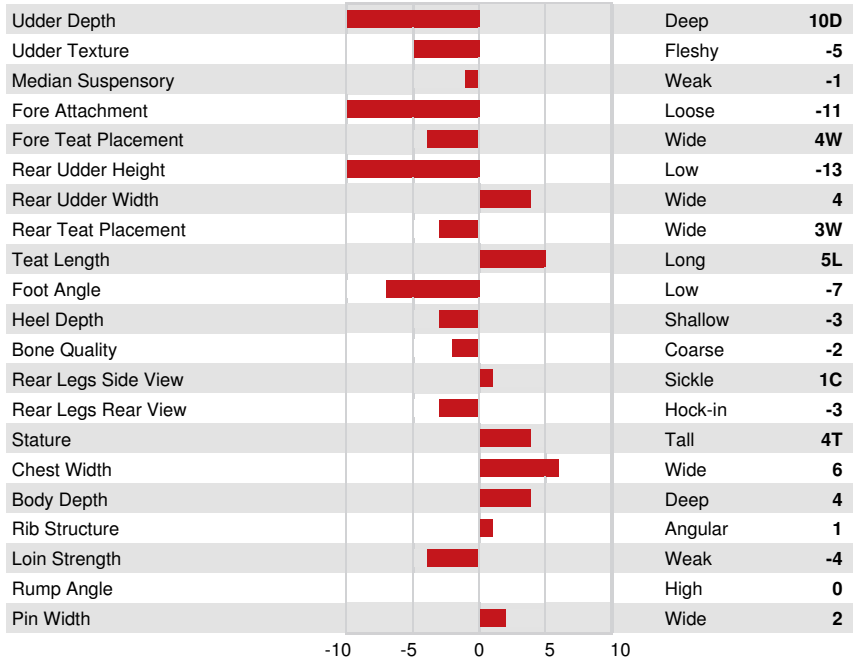

REGANCREST IOTA
 SANDY-VALLEY PLANE SAPPHIRE VG-87-2YR-USA 1*
 ENSENADA TABOO PLANET
 SANDY-VALLEY BOLT SHEILA EX-92-2E-USA
 SANDY-VALLEY BOLTON
 SANDY-VALLEY FORBID SULLY VG-87-3YR-USA GMD

GMACE LPI +2408 PRO\$ 21

CONFORMATION		GMACE 26*APR	
62 Herds 182 Daughters 91% Rel			
Conformation	-11	Dairy Strength	3
Mammary System	-13	Rump	-1
Feet & Legs	-6		

FERN-OAK STARRING 24044

BRIGEEN STARRING TRILBY

AN-GEL-VU STARRING 7789