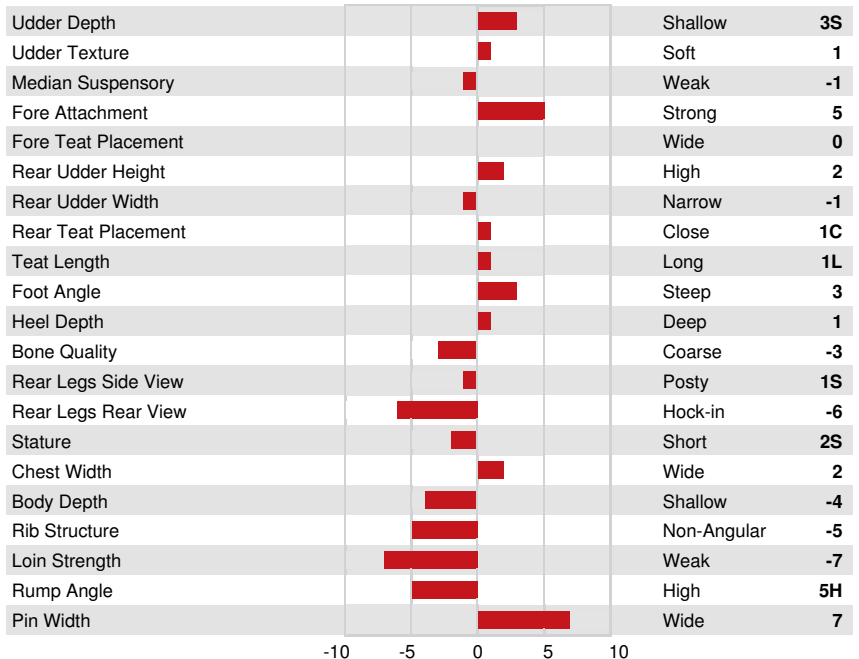

SANDY-VALLEY CHALLENGER
REGANCREST GRANITE BETH
PROGENESIS GRANITE
REGANCREST JS BETSIE
UECKER SUPERSIRE JOSUPER
REGANCREST BENISHEY 7527

GMACE LPI +3209 PRO$ 1854

DPF RDF BLF CNF BYF MWC CVF HH1F HH2F HH3F HH4F HH5F HH6F HCDF HMWC

Reg. #: HODEUM361723668 aAa: 243651 DMS: 246,456
Born: 02/03/2019 Kappa Casein: AB Beta Casein: A2A2

PRODUCTION			GMACE 25*APR	
Milk kg	Fat kg	Fat %	Protein kg	Protein %
-153	92	+0.88	32	+0.32
Feed Efficiency	BMR	Methane Efficiency		
99	97	101		

HEALTH & REPRODUCTION		Immunity
Herd Life	103	Calf Immunity 99
Somatic Cell Score	105	Calving Ability 95
Daughter Fertility	102	Daughter Calving Ability 100
Body Condition Score	103	Milking Speed 98
Mastitis Resistance	103	Milking Temperament 99
Lactation Persistence	99	Metabolic Disease Resistance 103

CONFORMATION		GMACE 25*APR	
Conformation	0	Dairy Strength	-3
Mammary System	5	Rump	-5
Feet & Legs	-6		

REGANCREST JS BETSIE
GRANDDAM